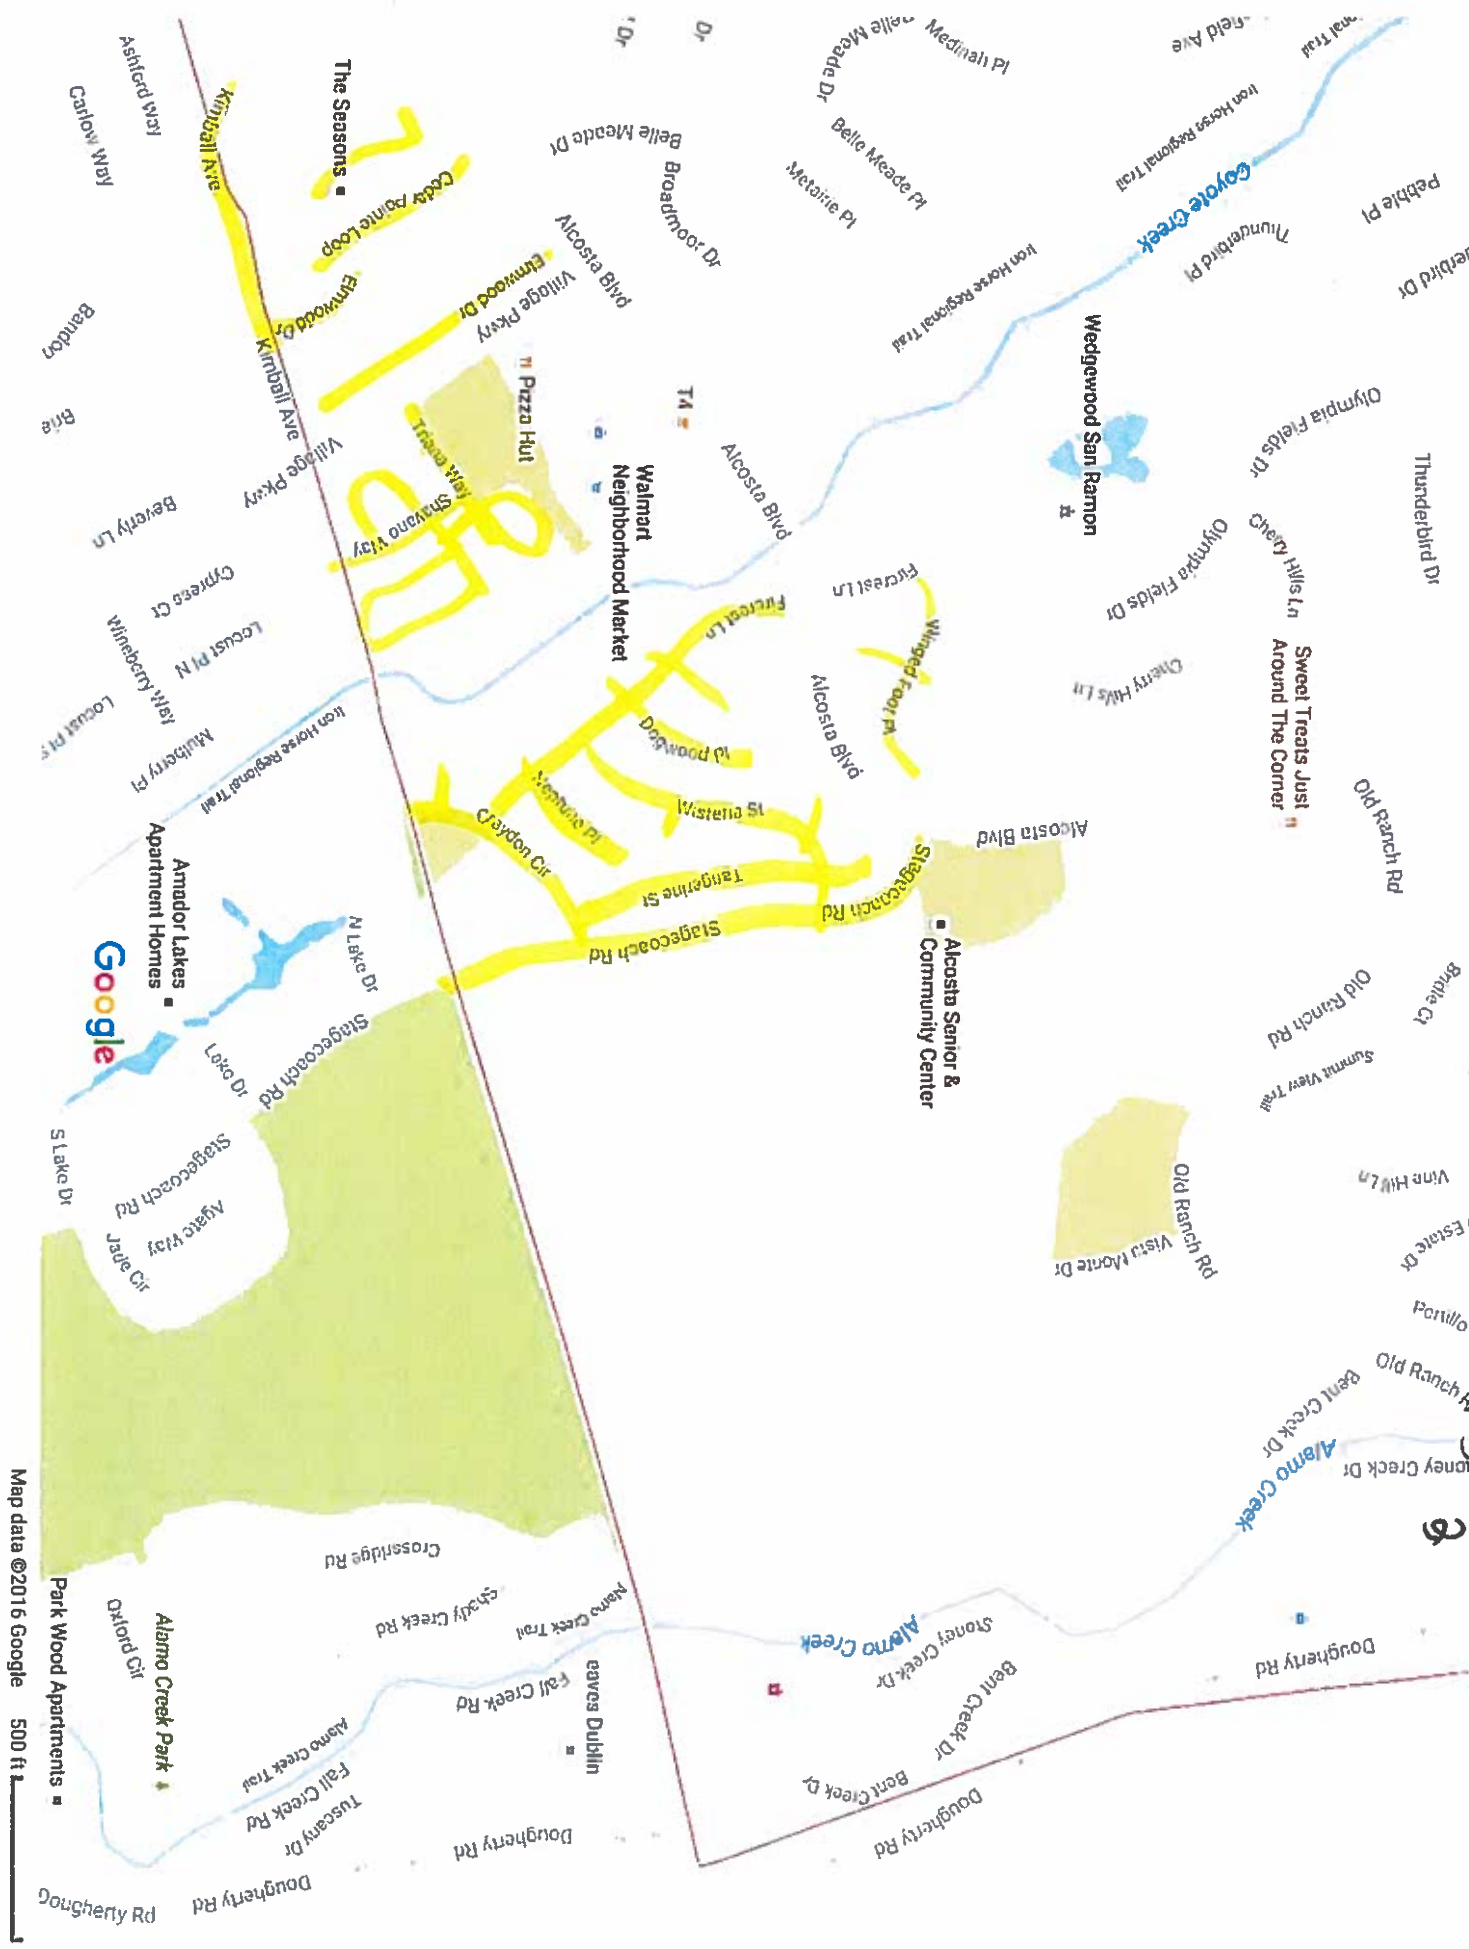

appy of a
2 we + 4 in Tues