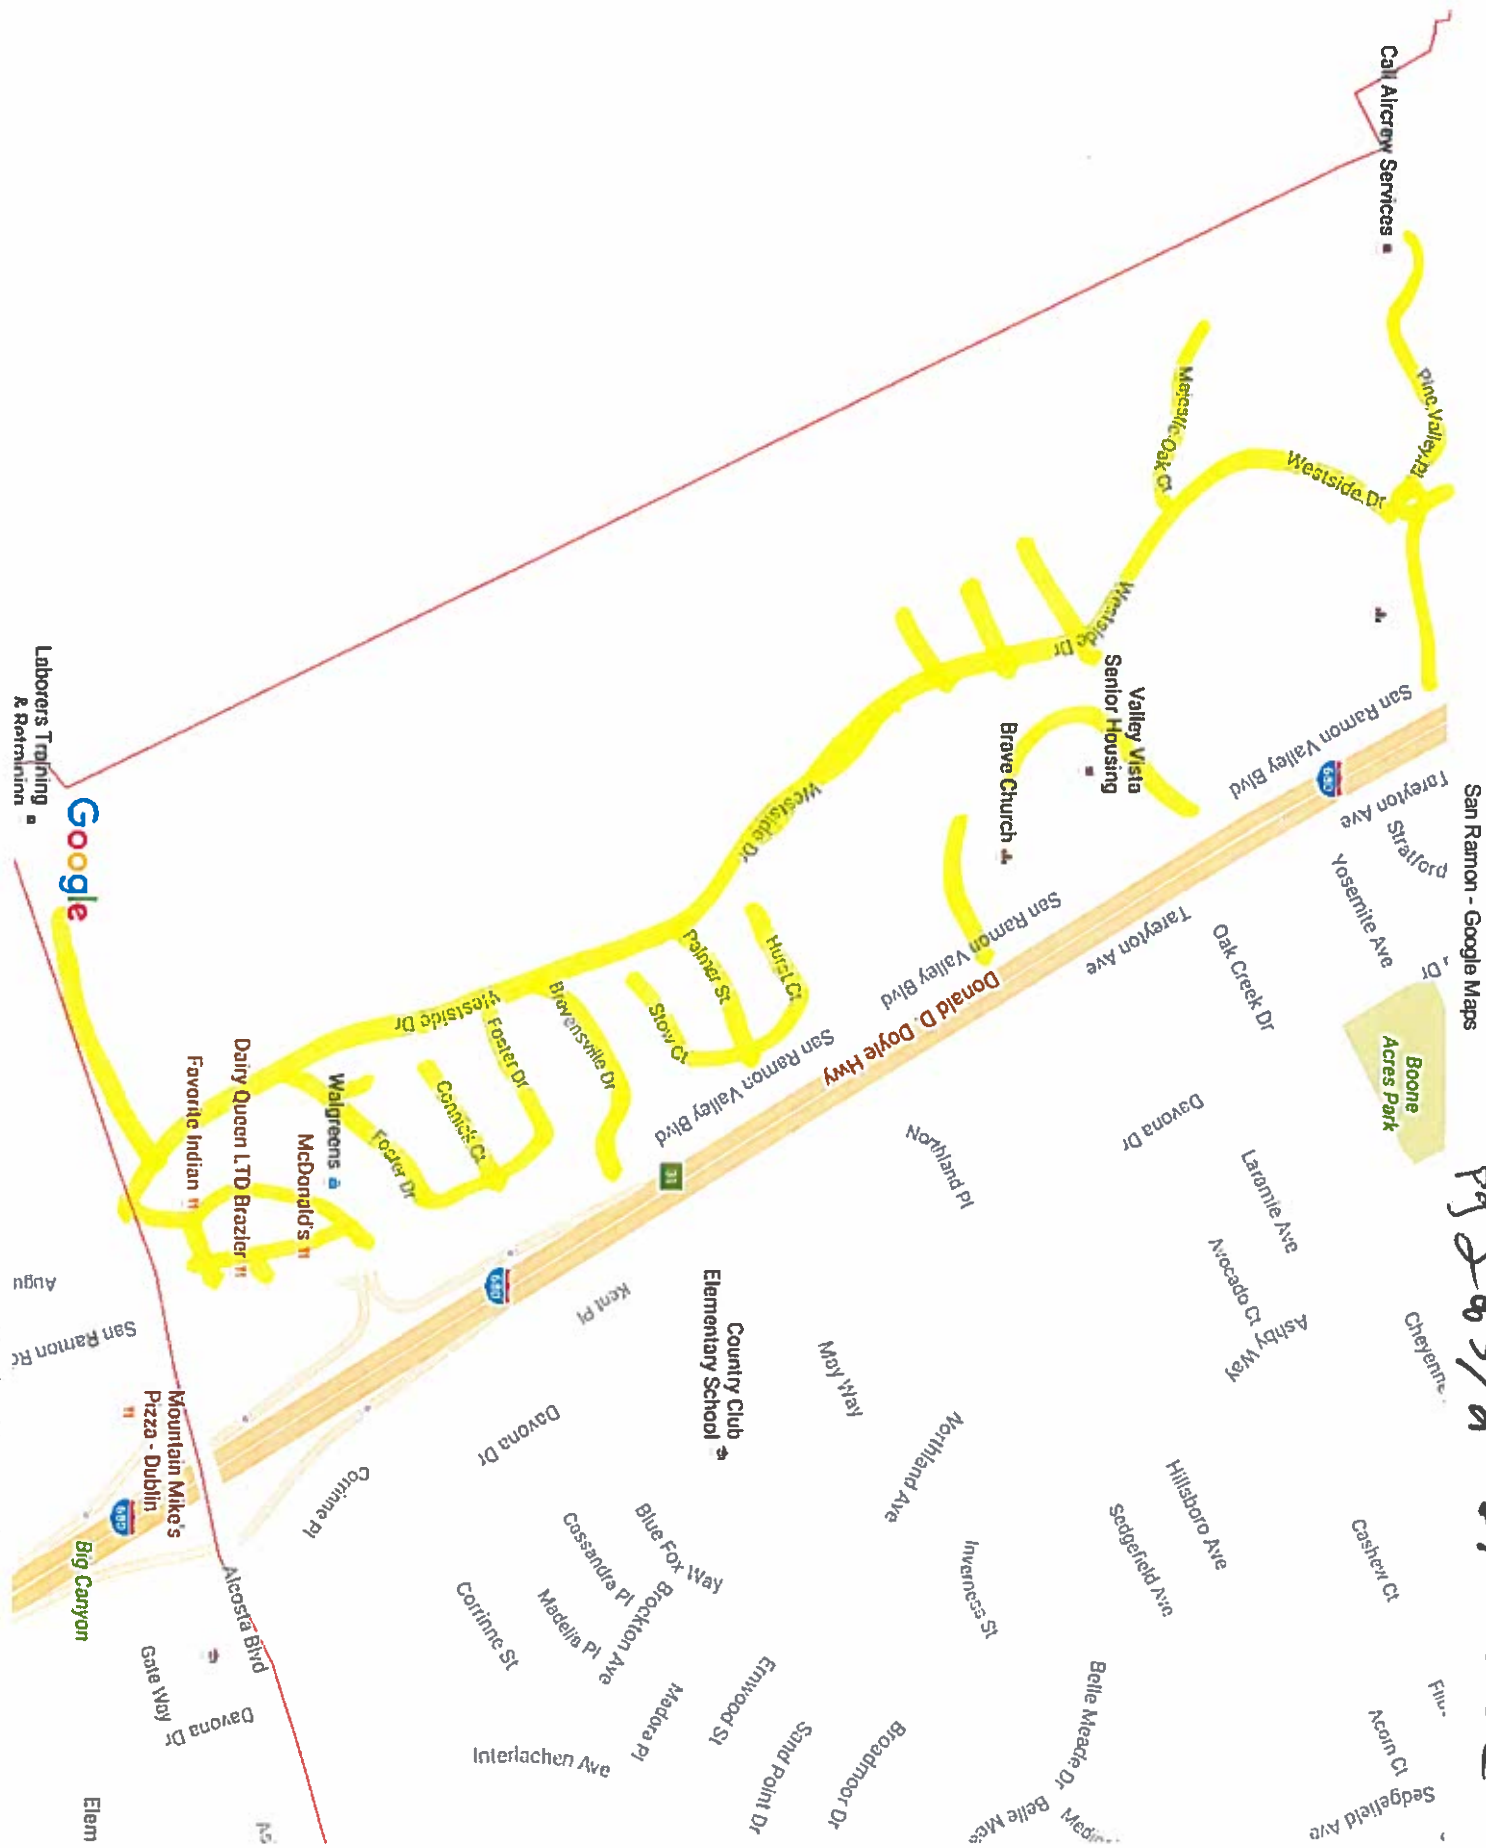

2nd + 4th Monday Overview

Map data ©2016 Google

2000 ft

2th q 4th Wed

San Ramon - Google Maps

Overview

pg 1 of 2 of 4 wk

Pg 2 of 3 / d = 4 = WCC

San Ramon - Google Maps

Labors Training & Retraining

Map data ©2016 Google

500 ft

PJ 3 063 2nd & 4th WALK

2nd + 4th Thursday

Marsh Dr - Google Maps

Overview

Overview

2nd & 4th Thurs

Pg 1 of 3

Pg 2 of 3

San Catalina Creek

Marsh Dr - Google Maps

2nd & 4th Thers

293 or 3

2m
4m

Friday

San Ramon - Google Maps

Overview

2 of 4 Friday

pg 1 of 2

Map data ©2016 Google 500 ft

June 24 in 1988