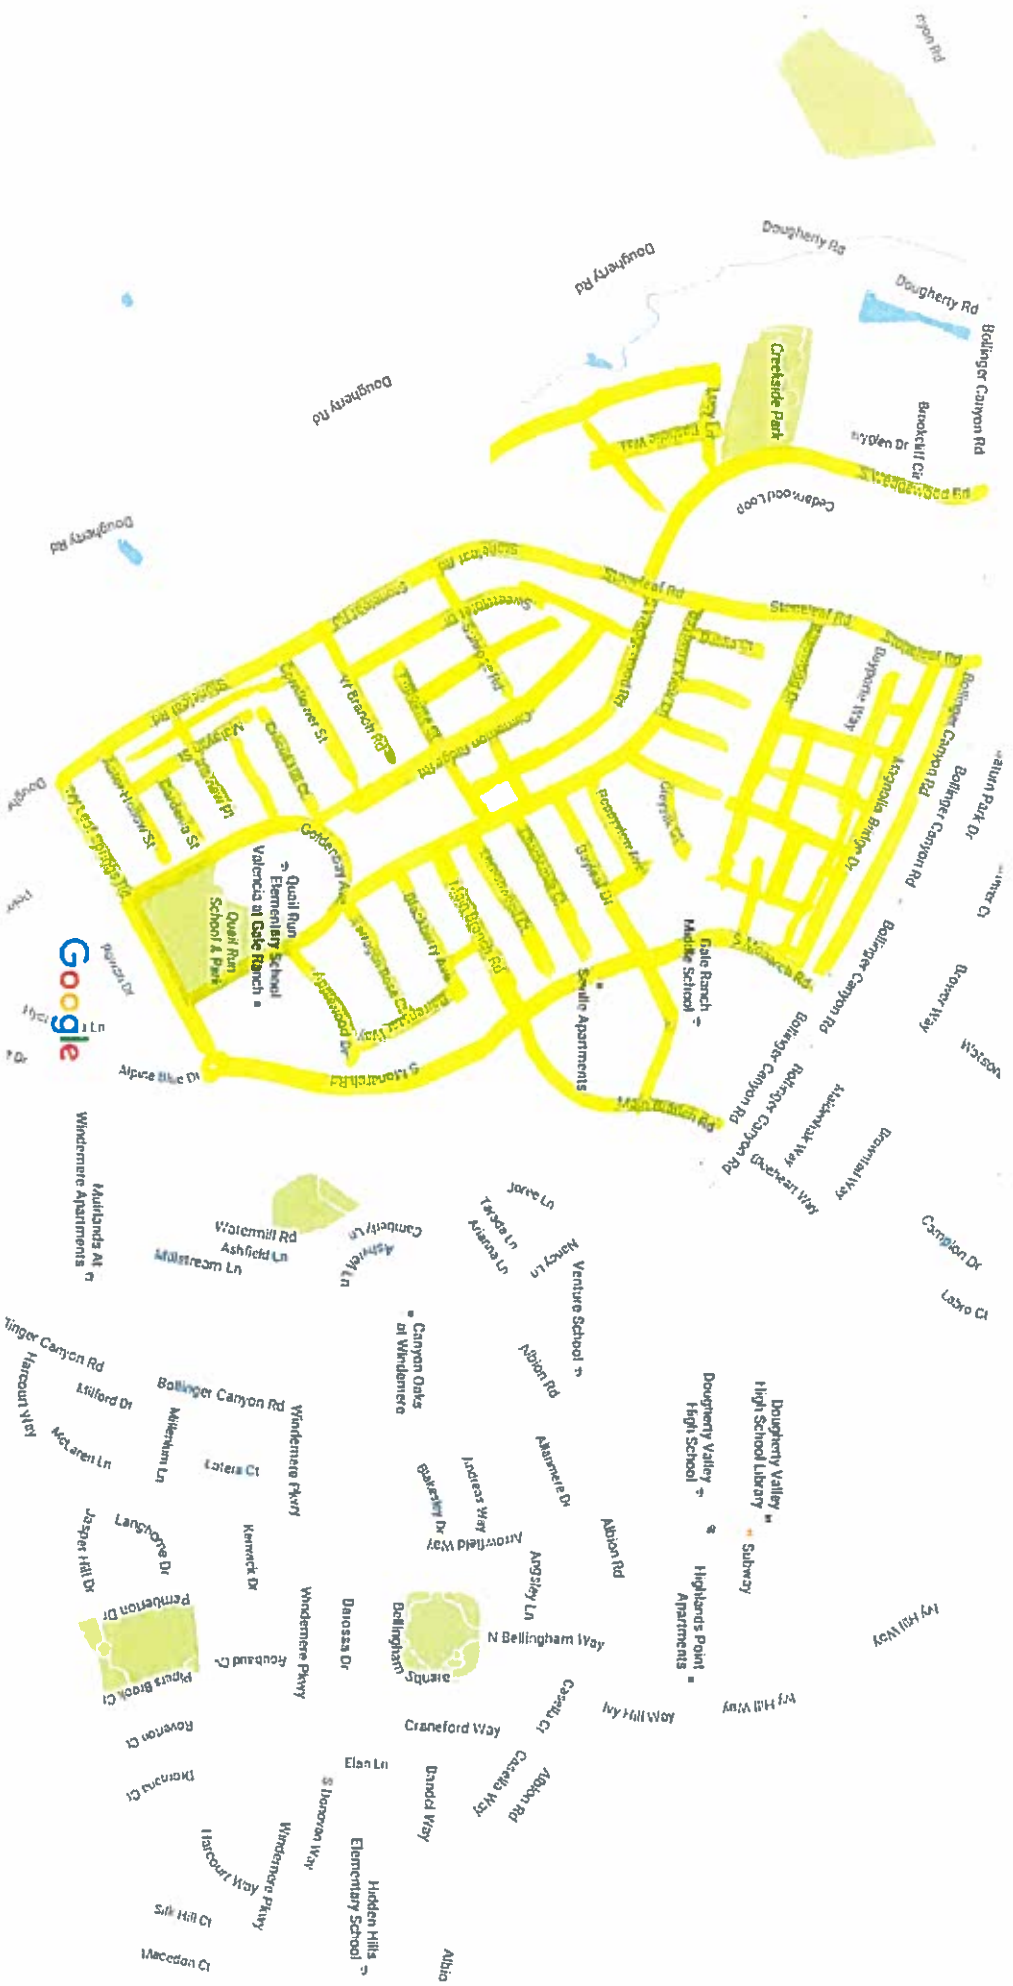

San Ramon - Google Maps

Overview

1st 3rd
Thursday
Overview

Darius
3rd
1st AND THURSDAY
HELP HER START
WALK

Pg 1 of 3

1st of 3 = Thurs

Map data ©2016 Google

pg 2-3 of 57 + 3 vs Thurs

2nd + 4th Monday Overview

Map data ©2016 Google

2000 ft

2th q 4th Wed

San Ramon - Google Maps

Overview

pg 1 of 2 of 4 wk

Pg 2 of 3 / d = 4 = WCC

Overview

2nd & 4th Thurs

Pg 1 of 3

Pg 2 of 3

San Catalina Creek

Marsh Dr - Google Maps

2nd & 4th Thers

293 or 3

2m
4m

Friday

San Ramon - Google Maps

Overview

2 of 4 Friday

pg 1 of 2

Map data ©2016 Google 500 ft

June 24 in 1988