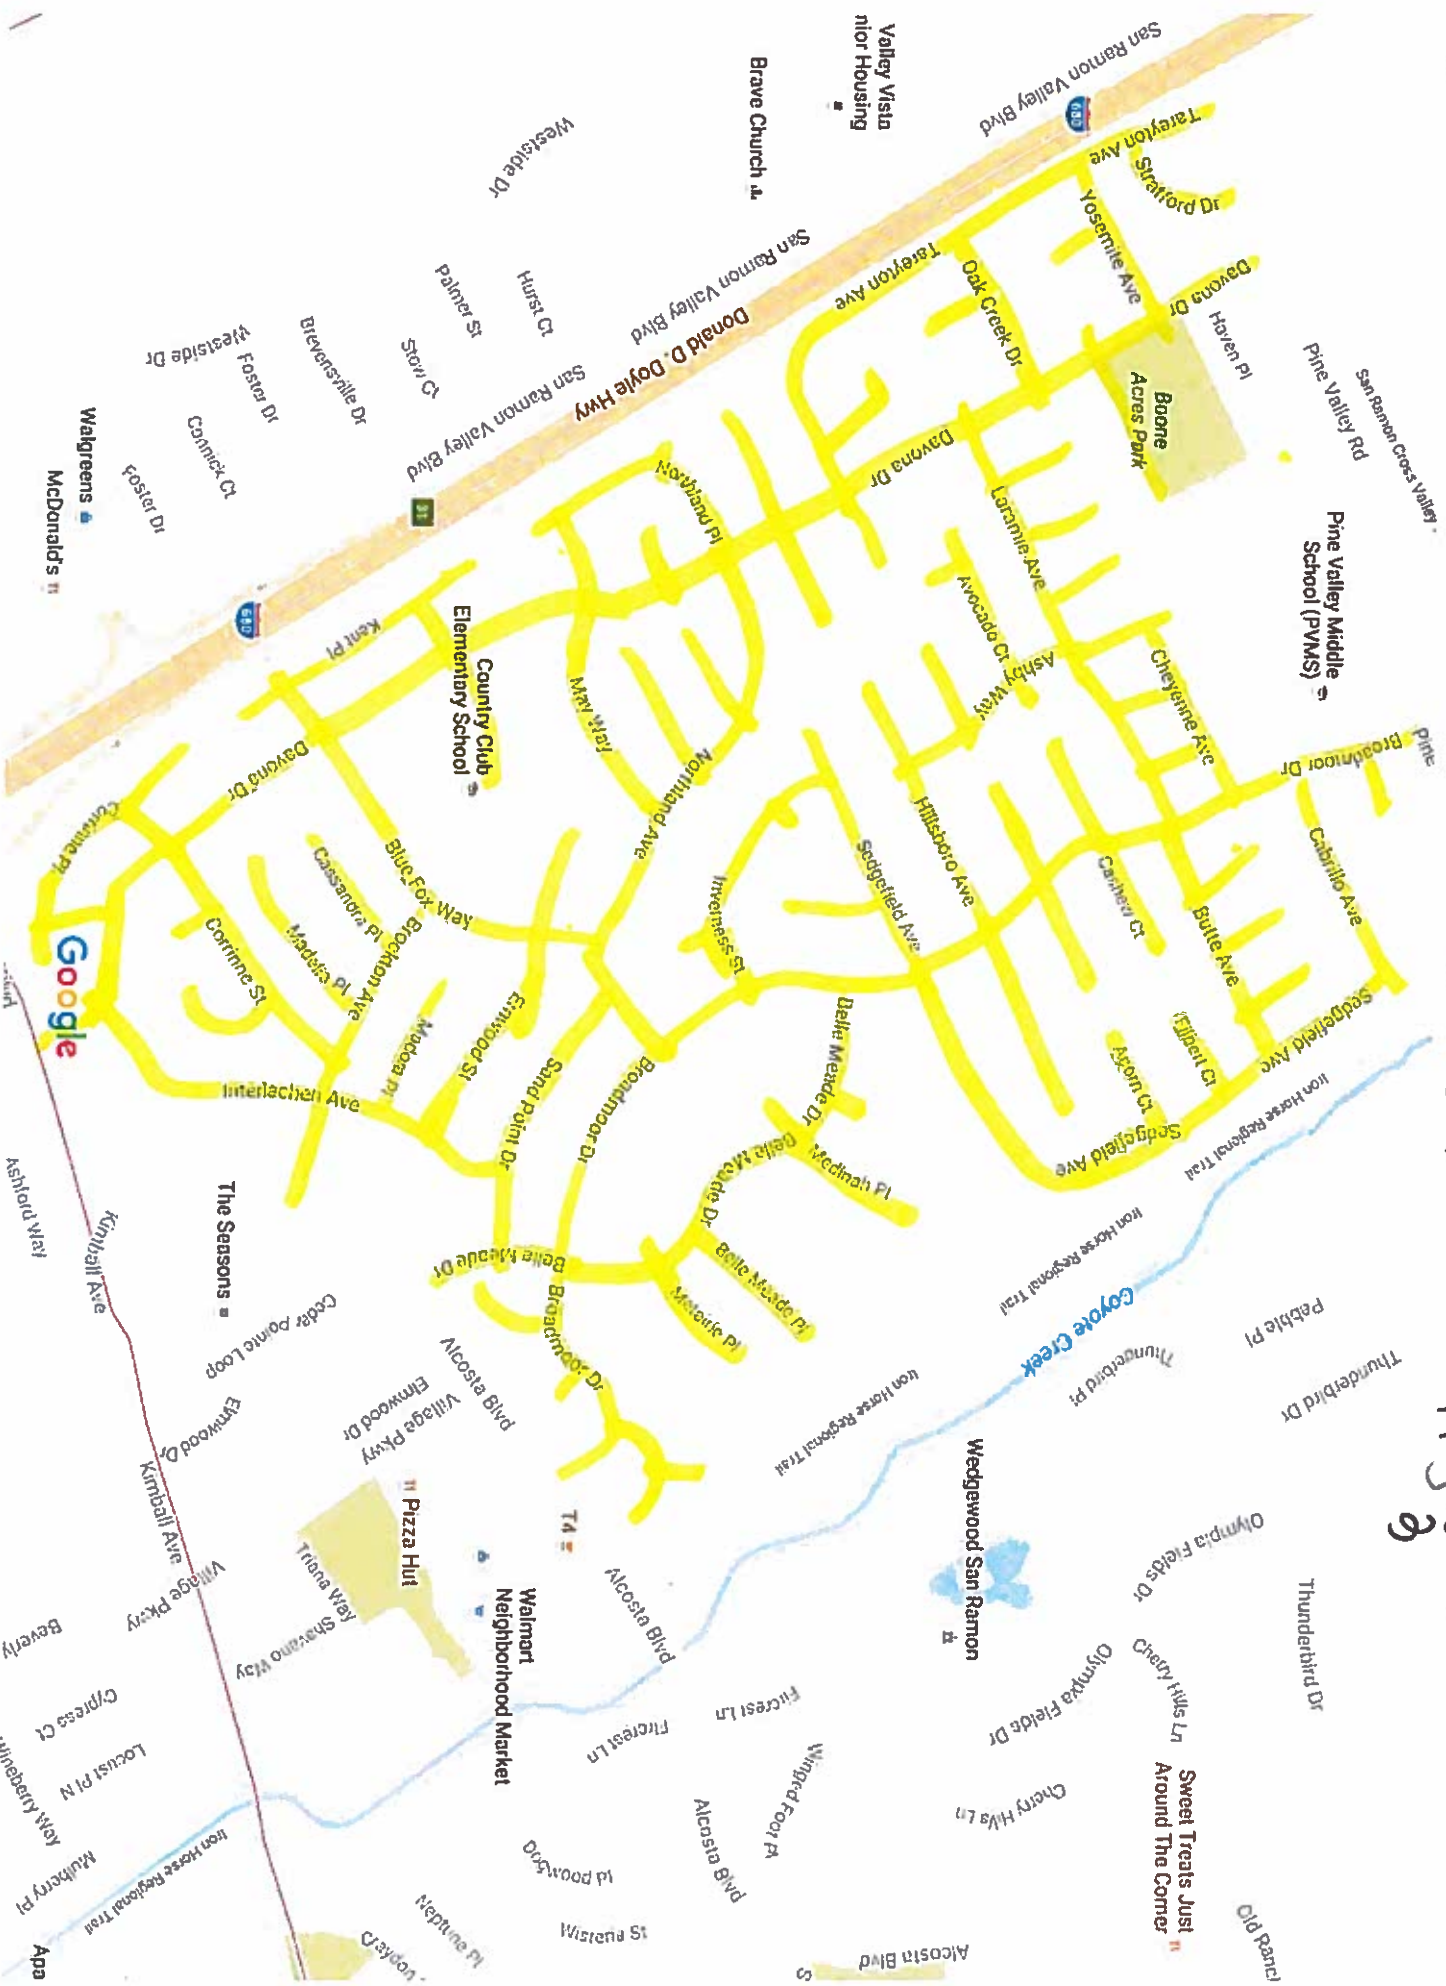

1 pg of 2
2 2 7
TUES