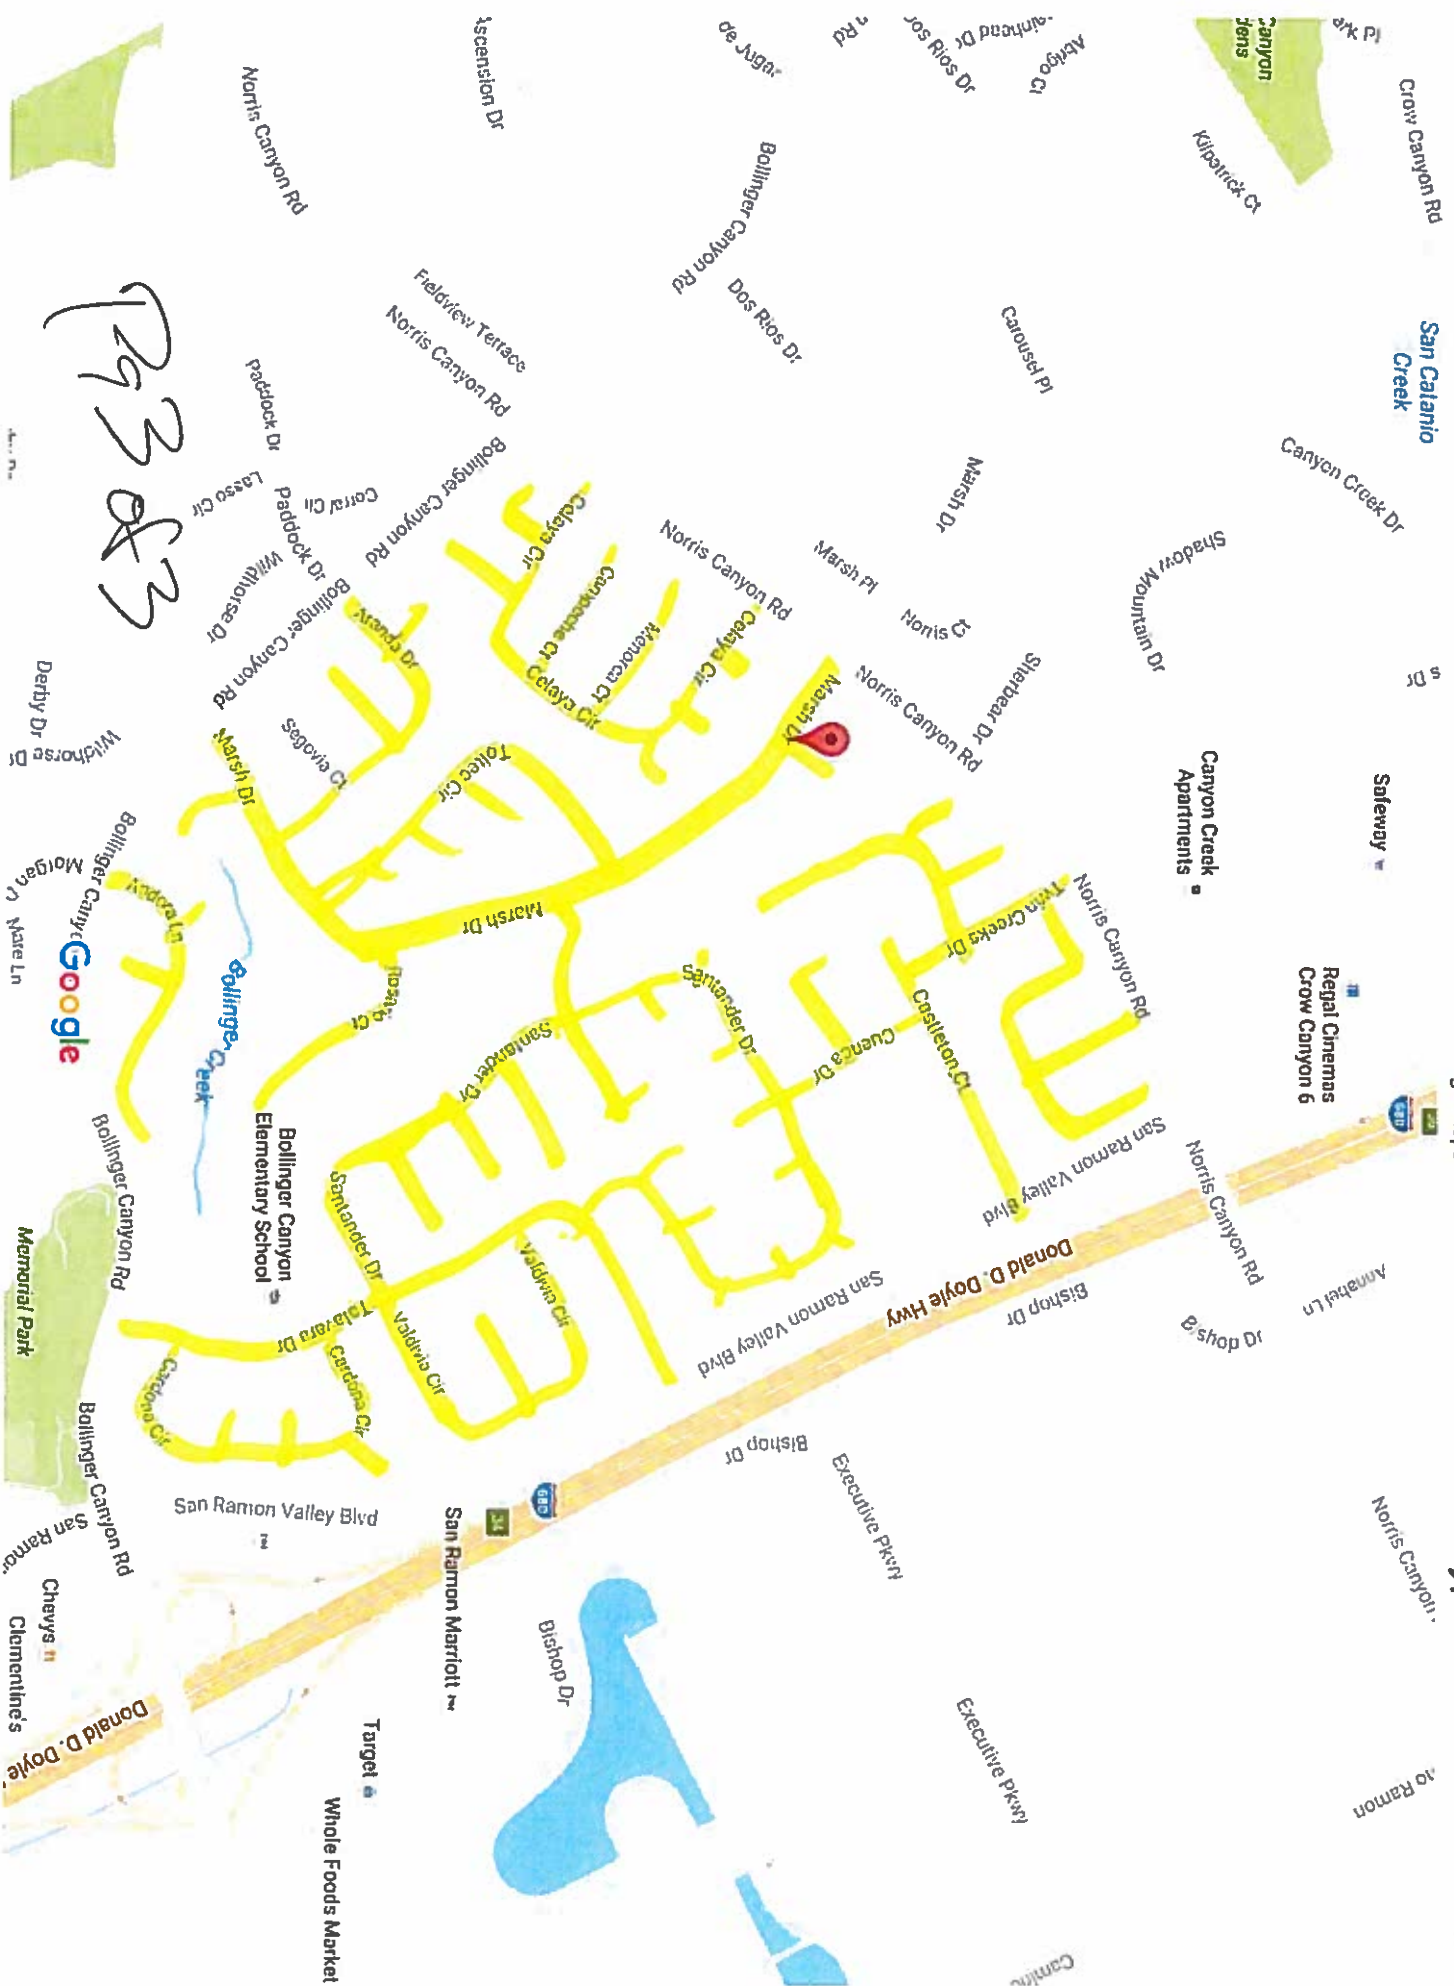

San Ramon - Google Maps

Labors Training & Retraining

Map data ©2016 Google

500 ft

PJ 3 063 2nd & 4th WALK

2nd + 4th Thursday

Marsh Dr - Google Maps

Overview

Overview

2nd & 4th Thurs

Pg 1 of 3

Pg 2 of 3

San Catalina Creek

Marsh Dr - Google Maps

2nd & 4th Thers

293 or 3

2m
4m

Friday

San Ramon - Google Maps

Overview

2 of 4 Friday

pg 1 of 2

Map data ©2016 Google 500 ft

June 24 in 1988