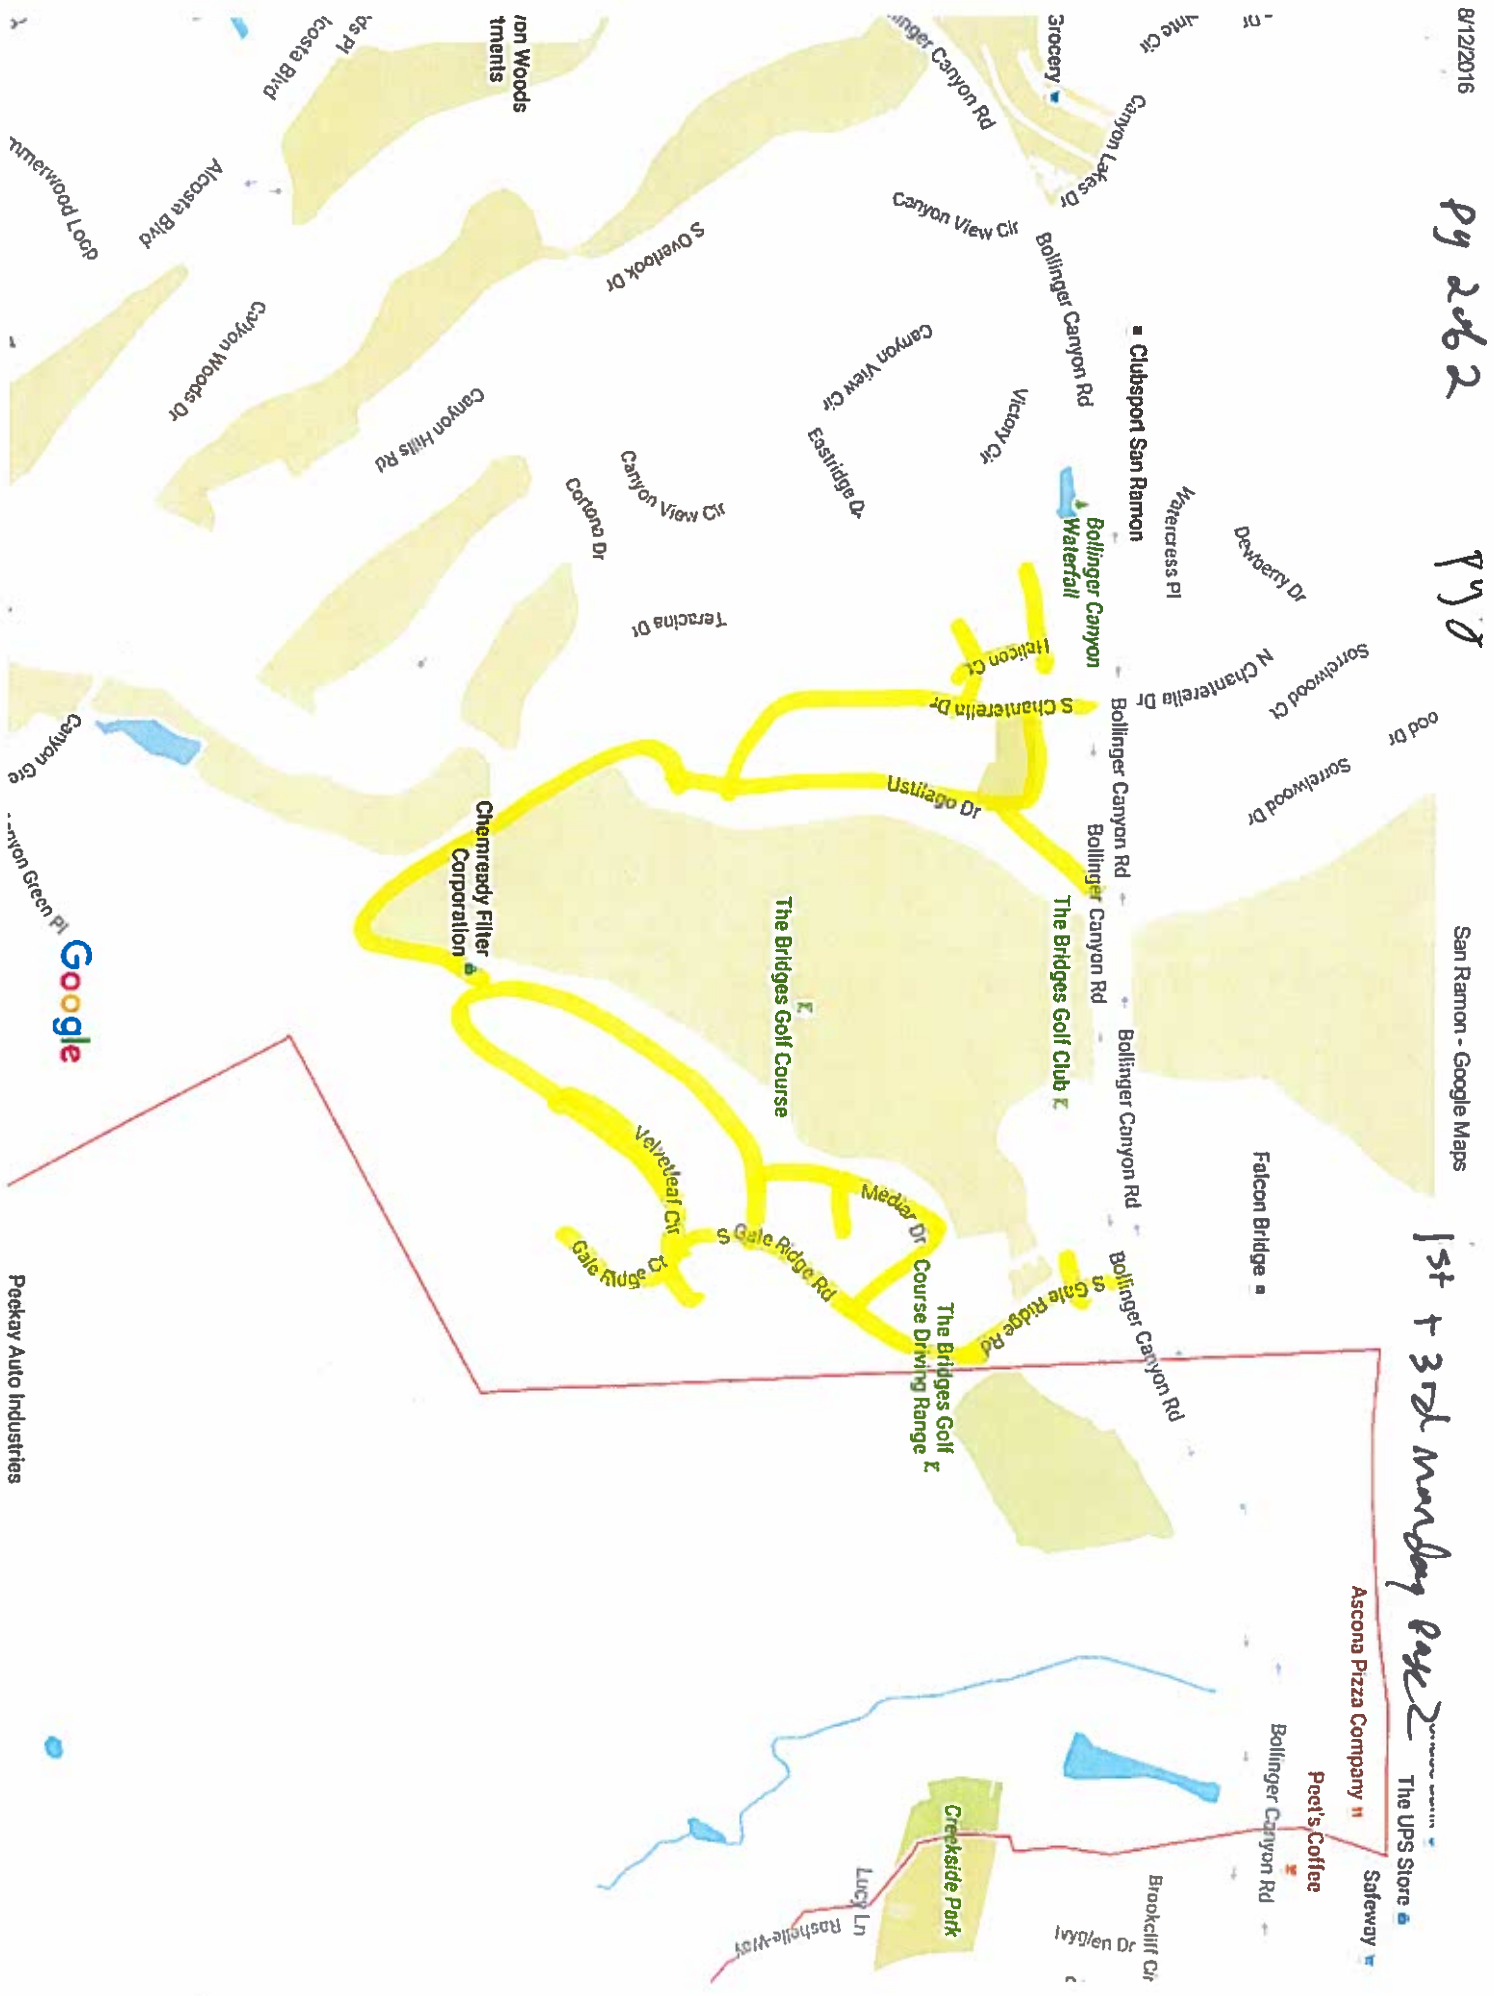

1st + 3rd Monday

Overview pg 1

Map data ©2016 Google Terms Send feedback 1000 ft

Map navigation controls including zoom in (+), zoom out (-), and a compass icon.

Sign in

Py 2062

Py 0

1st + 3rd Monday Page 2

1-5 Monday

pg 2 - pg 2 of 2

1st + 3rd Monday Page 3

1st & 3rd Tuesday

San Ramon - Google Maps

Overview

Map data ©2016 Google

1000 ft

San Ramon - Google Maps

Overview

1st 3rd
Thursday
Overview

Darius
3rd
1st AND THURSDAY
HELP HER START
WALK

Pg 1 of 3

1st of 3 = Thurs

Map data ©2016 Google

pg 2-3 of 57 + 3 vs Thurs

Pg 3
663
12 + 3 = 15

1st + 3rd Friday Overview

1st & 5th
Friday
Pg 1
262

Map data ©2016 Google 200 ft

79262
1235 - Fri & Sat

Second 4th Tues

San Ramon - Google Maps

Overview