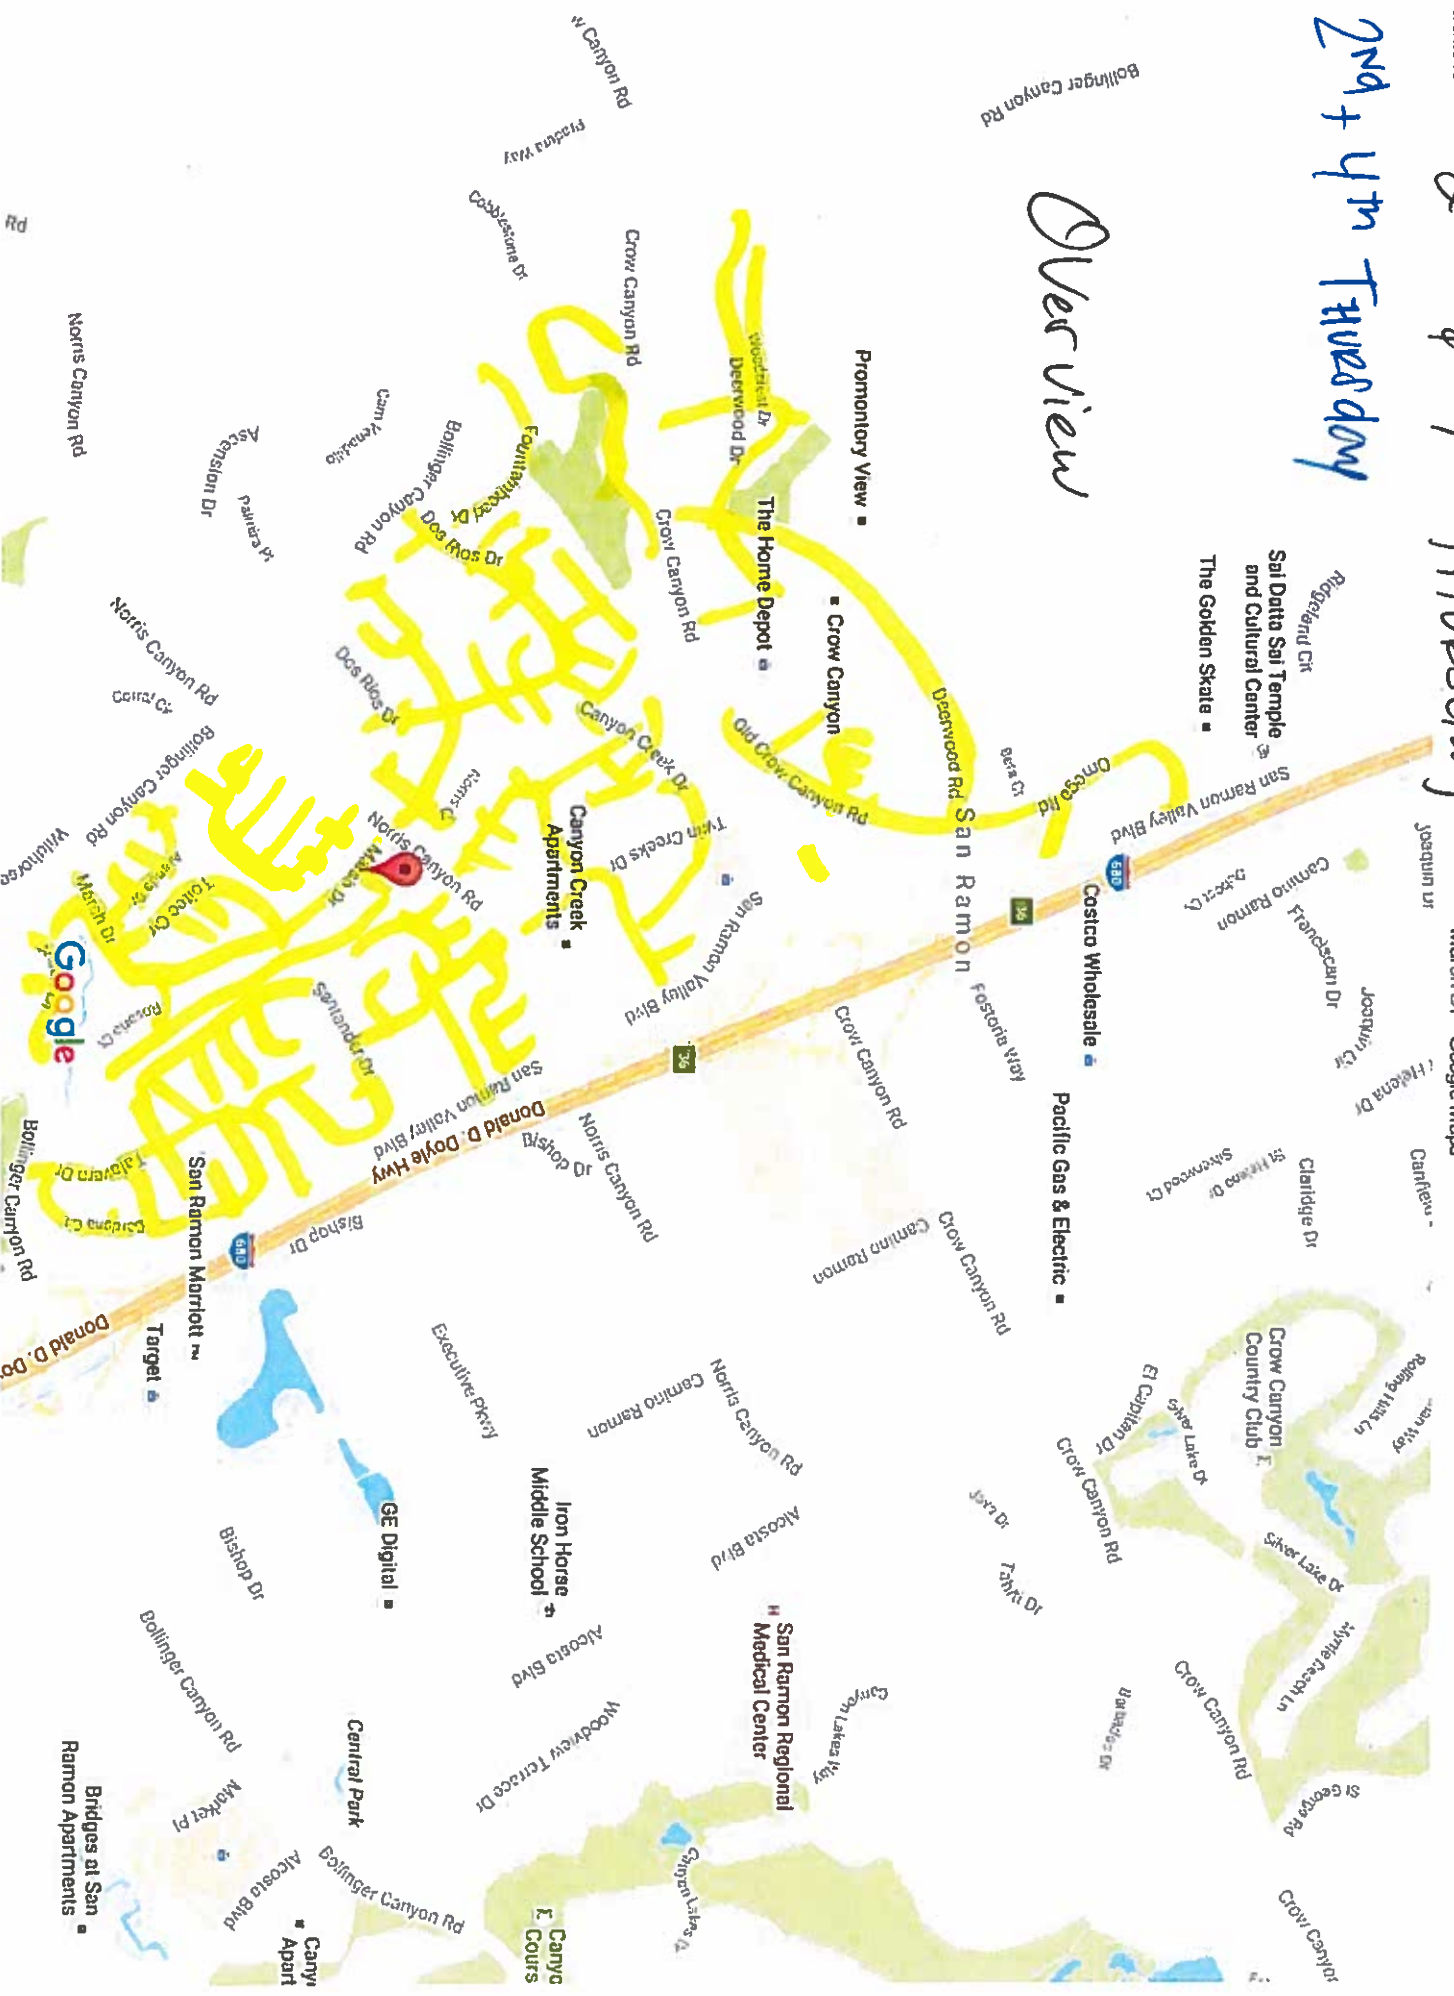

2nd + 4th Thursday

Marsh Dr - Google Maps

Overview

Overview