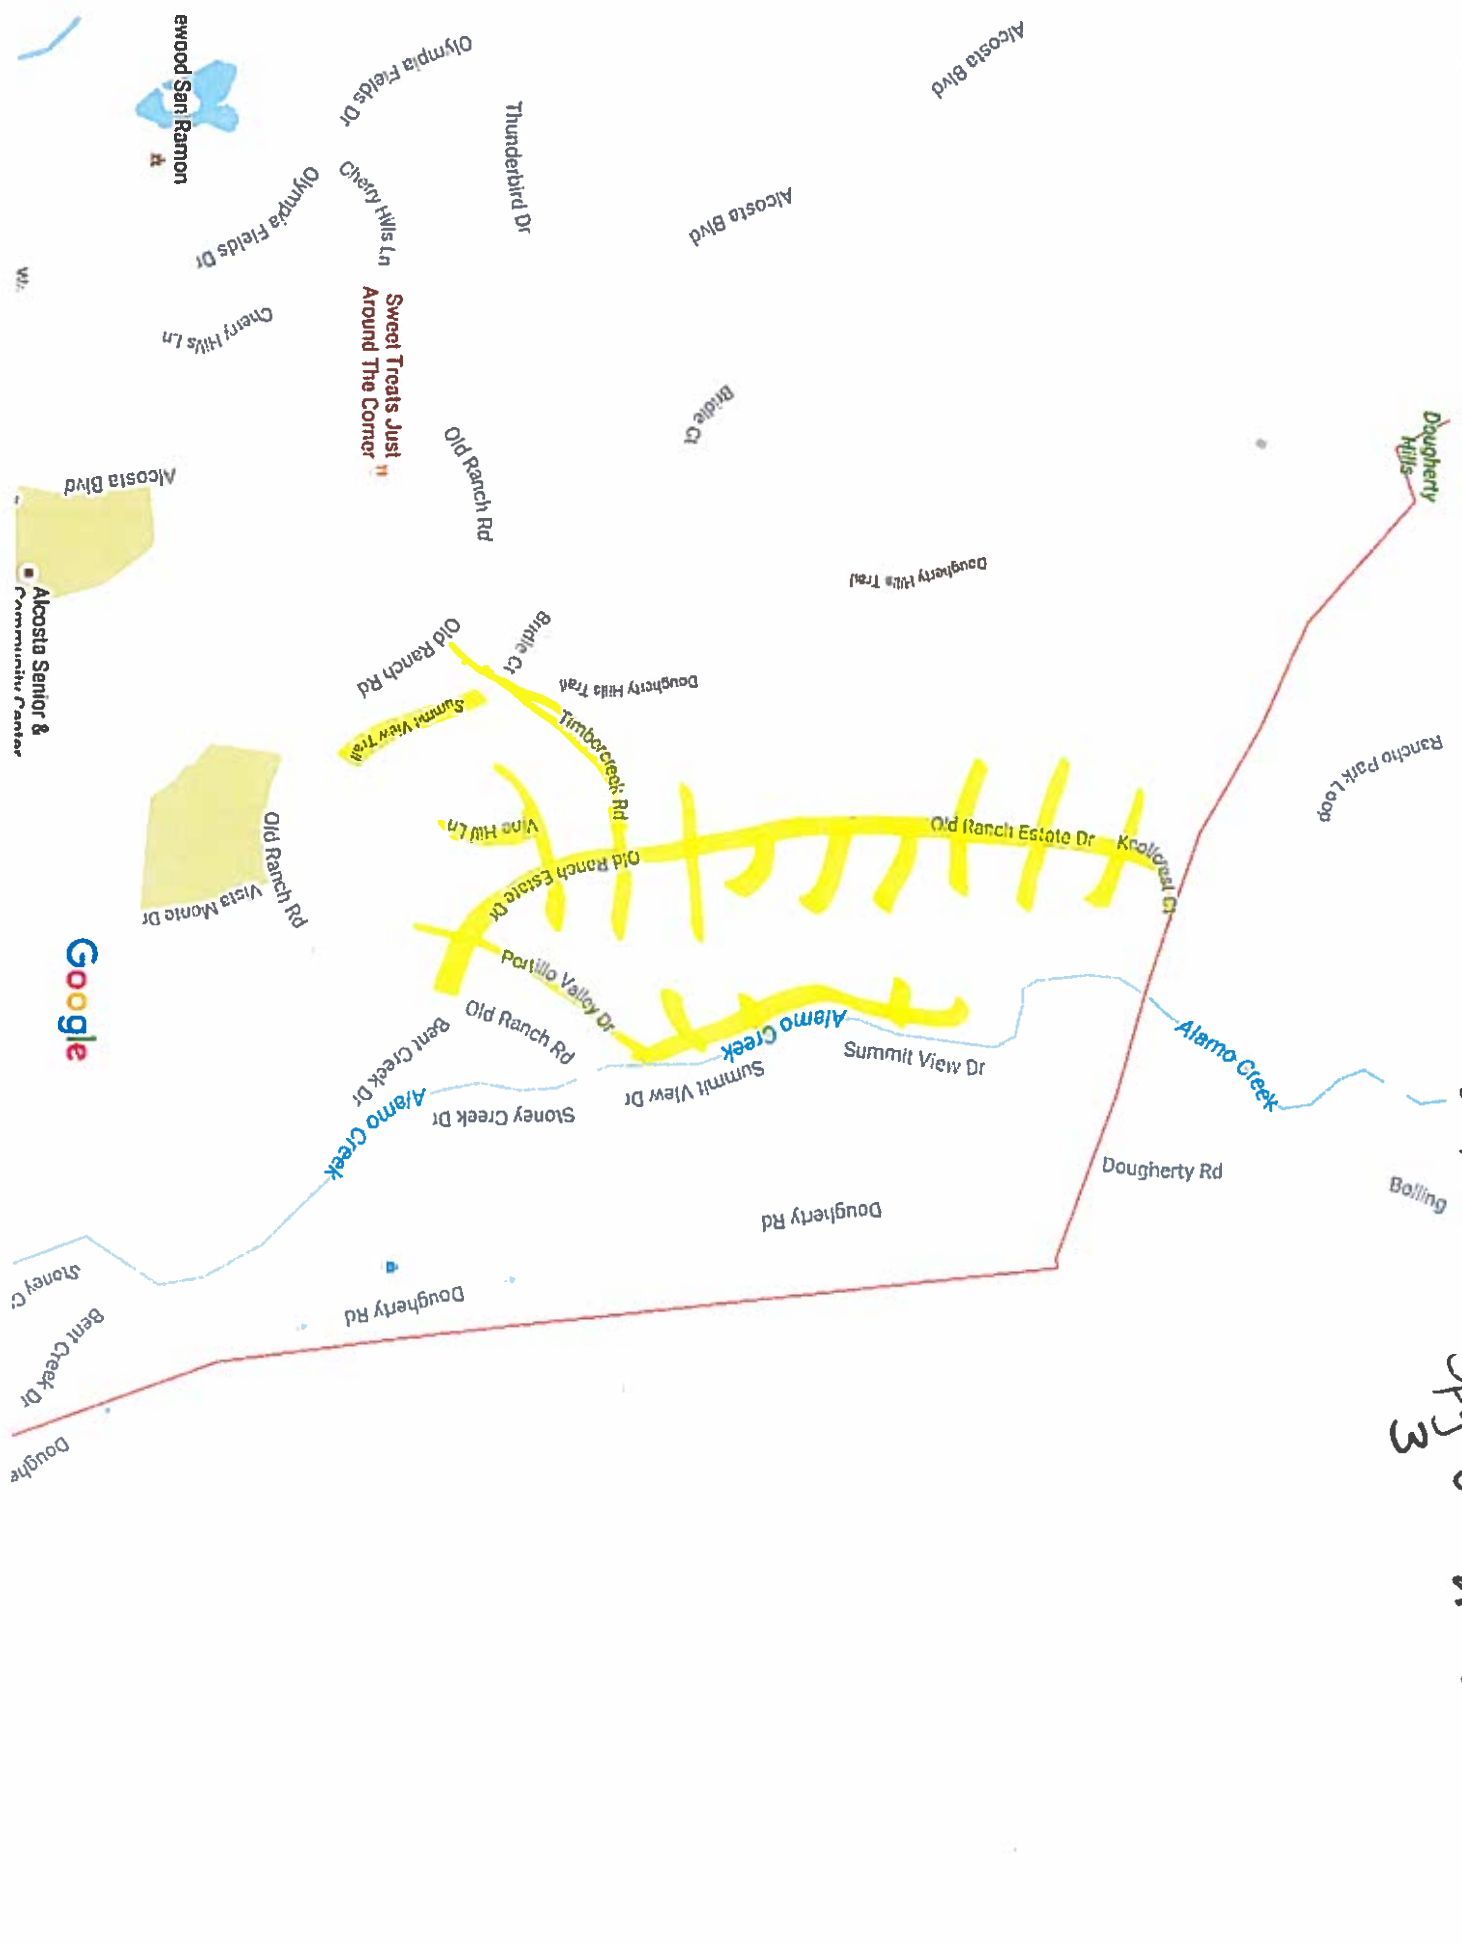

3pg of 2nd 4th fees