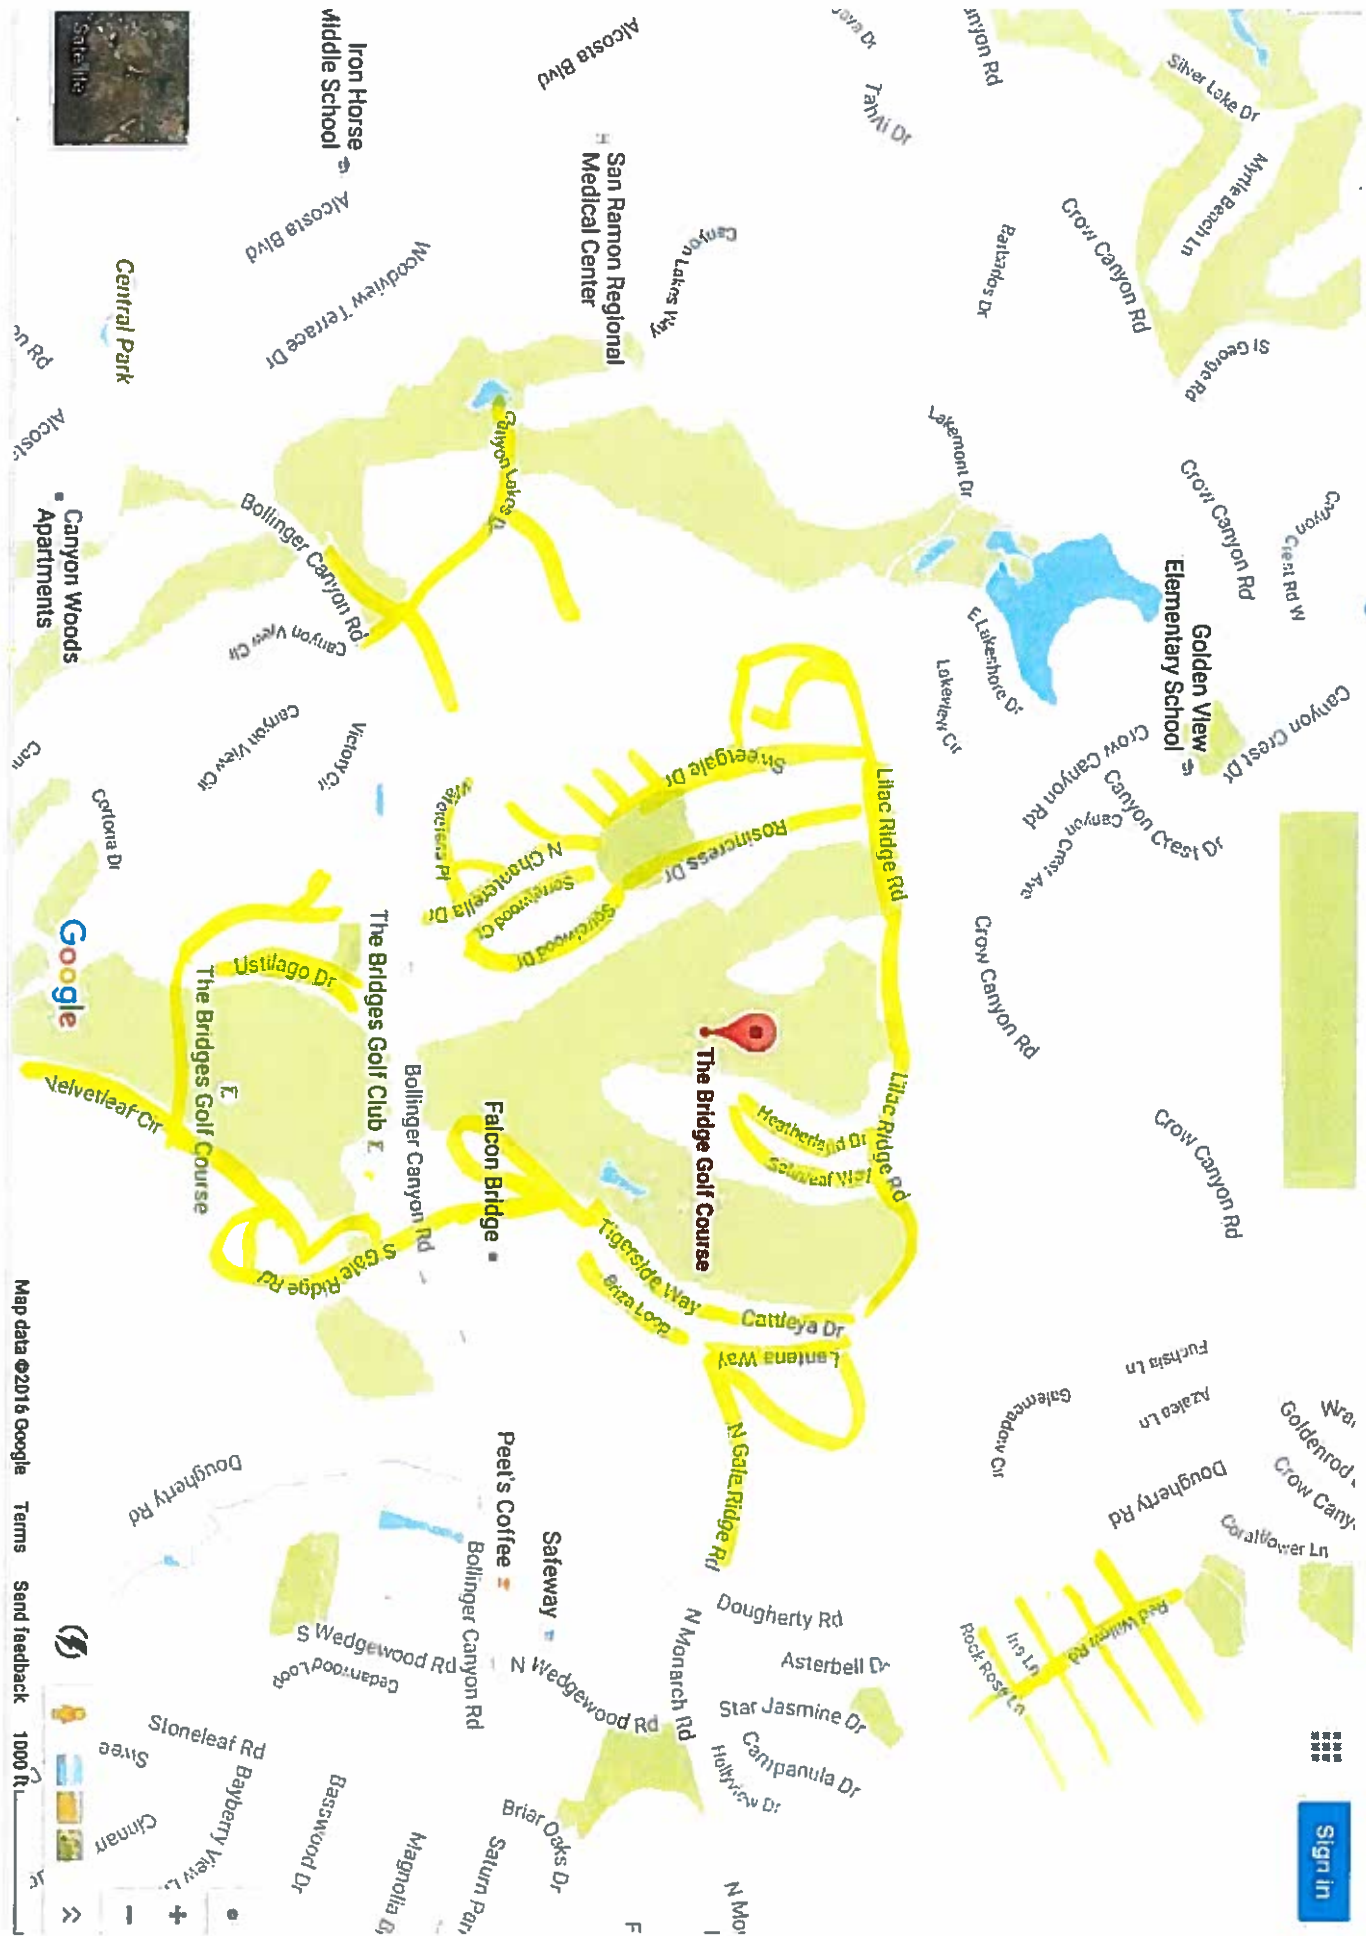

1st + 3rd Monday

Overview pg 1

Map data ©2016 Google Terms Send feedback 1000 ft

Map navigation controls including zoom in (+), zoom out (-), and a compass icon.

Sign in

Py 2062

Py 0

1st + 3rd Monday Page 2

1-5 Monday

pg 2 - pg 2 of 2

1st + 3rd Monday Page 3

1st & 3rd Tuesday

San Ramon - Google Maps

Overview

Map data ©2016 Google

1000 ft

San Ramon - Google Maps

Overview

1st 3rd
Thursday
Overview

Darius
3rd
1st AND THURSDAY
HELP HER START
WALK

Pg 1 of 3

1st of 3 = Thurs

Map data ©2016 Google

pg 2-3 of 57 + 3 vs Thurs

2m
4m

Friday

San Ramon - Google Maps

Overview

2 of 4 Friday

pg 1 of 2

Map data ©2016 Google 500 ft

June 24 in 1988