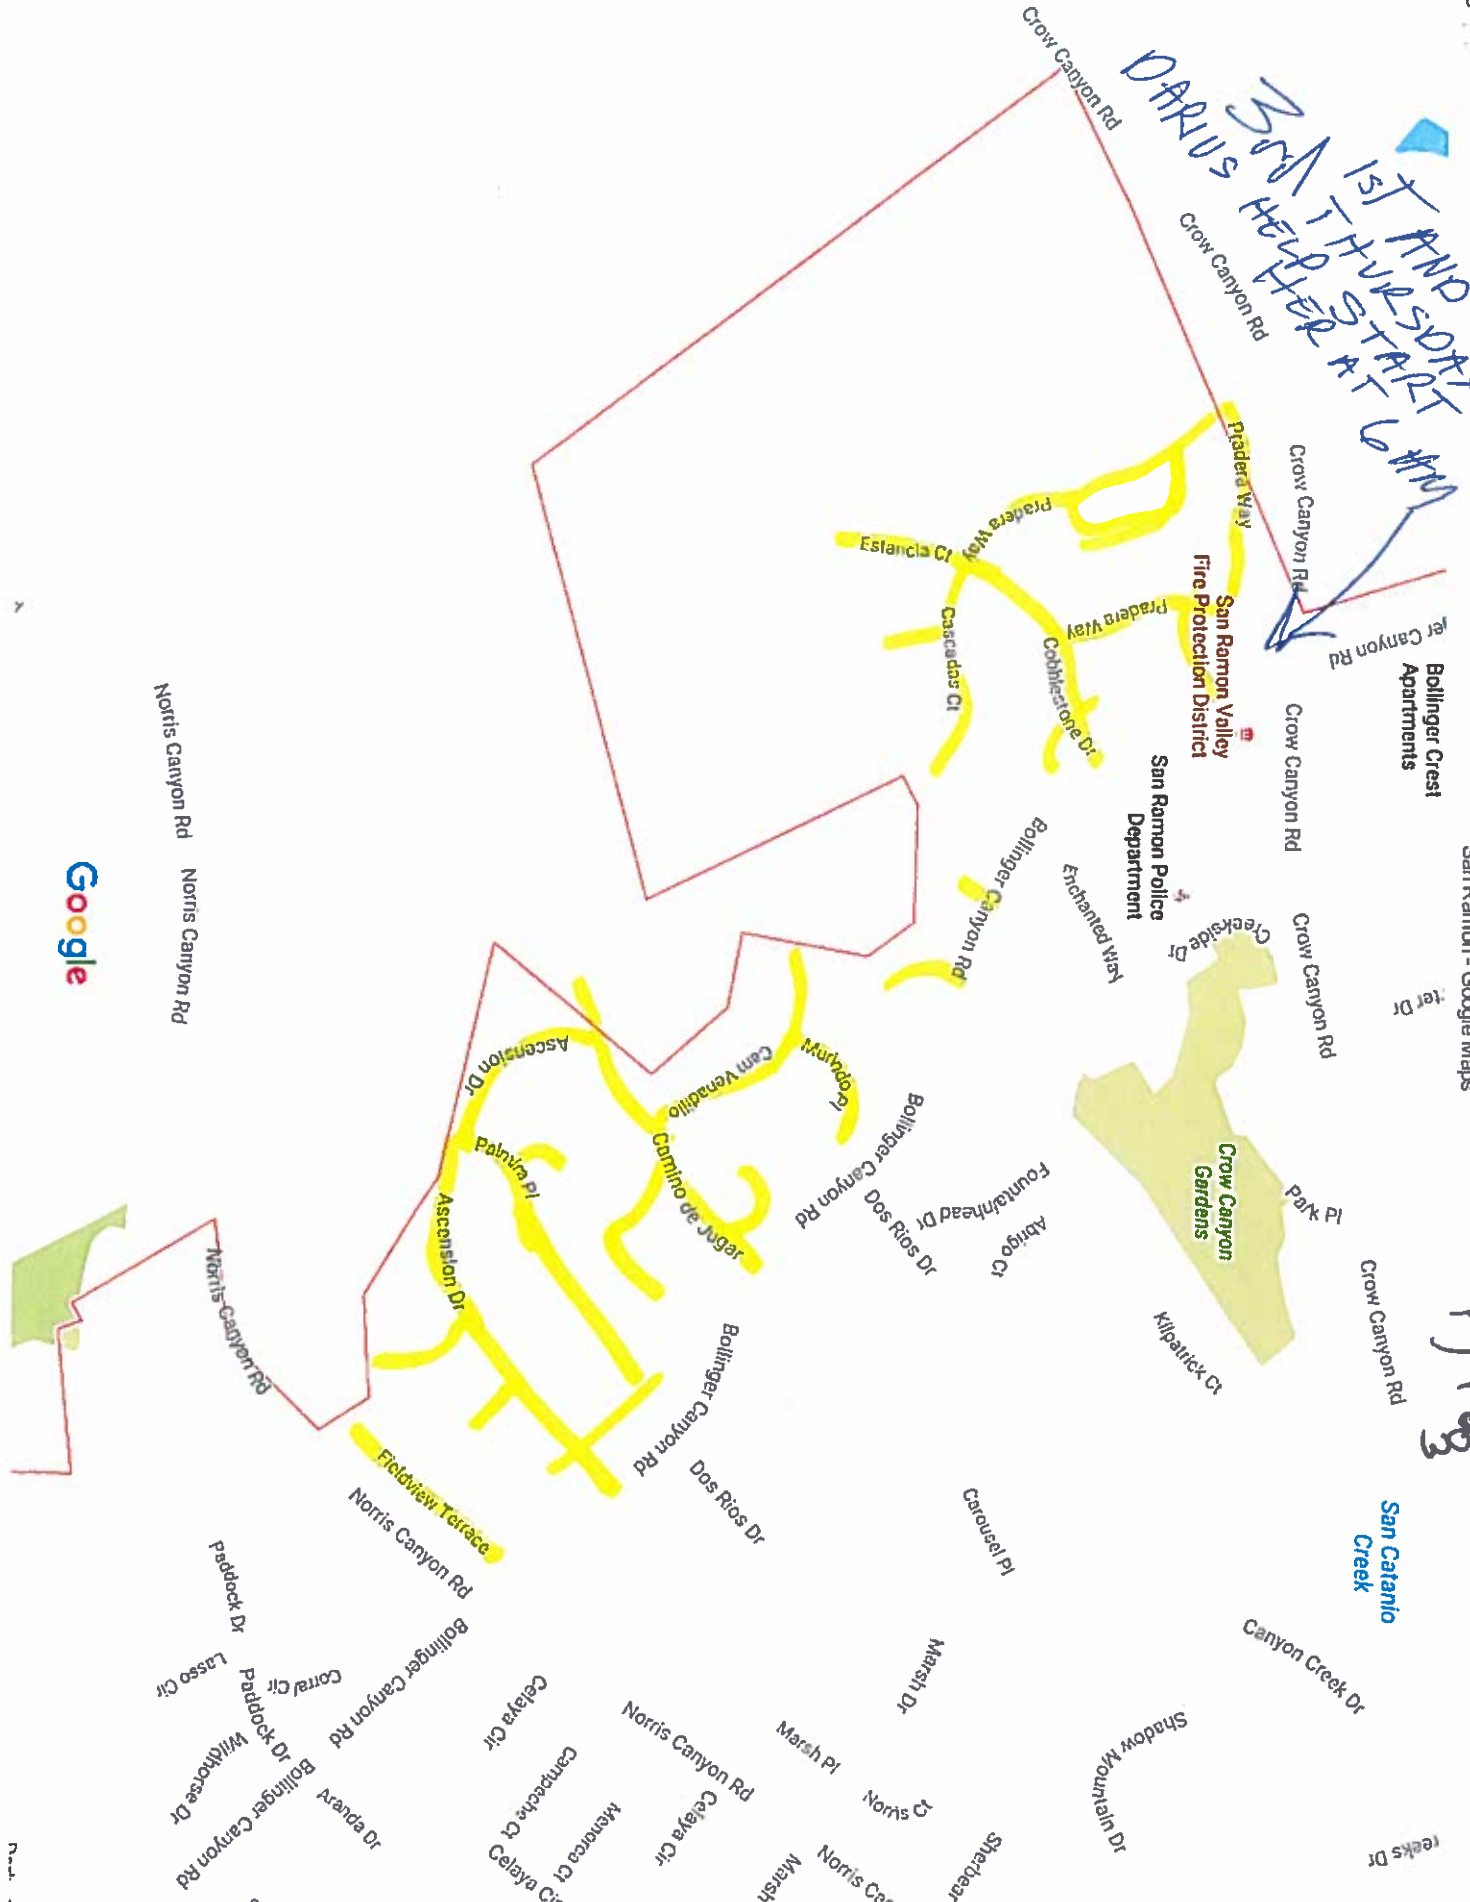

San Ramon - Google Maps

Overview

1st 3rd
Thursday
Overview

Darius
3rd
1st AND THURSDAY
HELP HER START
WALK

Pg 1 of 3

1st of 3 = Thurs

Map data ©2016 Google

pg 2-3 of 57 + 3 vs Thurs

Pg 3
663
12 + 3 = 15

1st + 3rd Friday Overview

1st & 5th
Friday
Pg 1
262

Map data ©2016 Google 200 ft

79262
1235 - Fri & Sat

Second 4th Tues

San Ramon - Google Maps

Overview

2nd + 4th Monday Overview

Map data ©2016 Google

2000 ft

2th q 4th Wed

San Ramon - Google Maps

Overview

pg 1 of 2 of 4 wk

Pg 2 of 3 / d = 4 = WCC

2m
4m

Friday

San Ramon - Google Maps

Overview

2 of 4 Friday

pg 1 of 2

Map data ©2016 Google 500 ft

June 24 in 1988