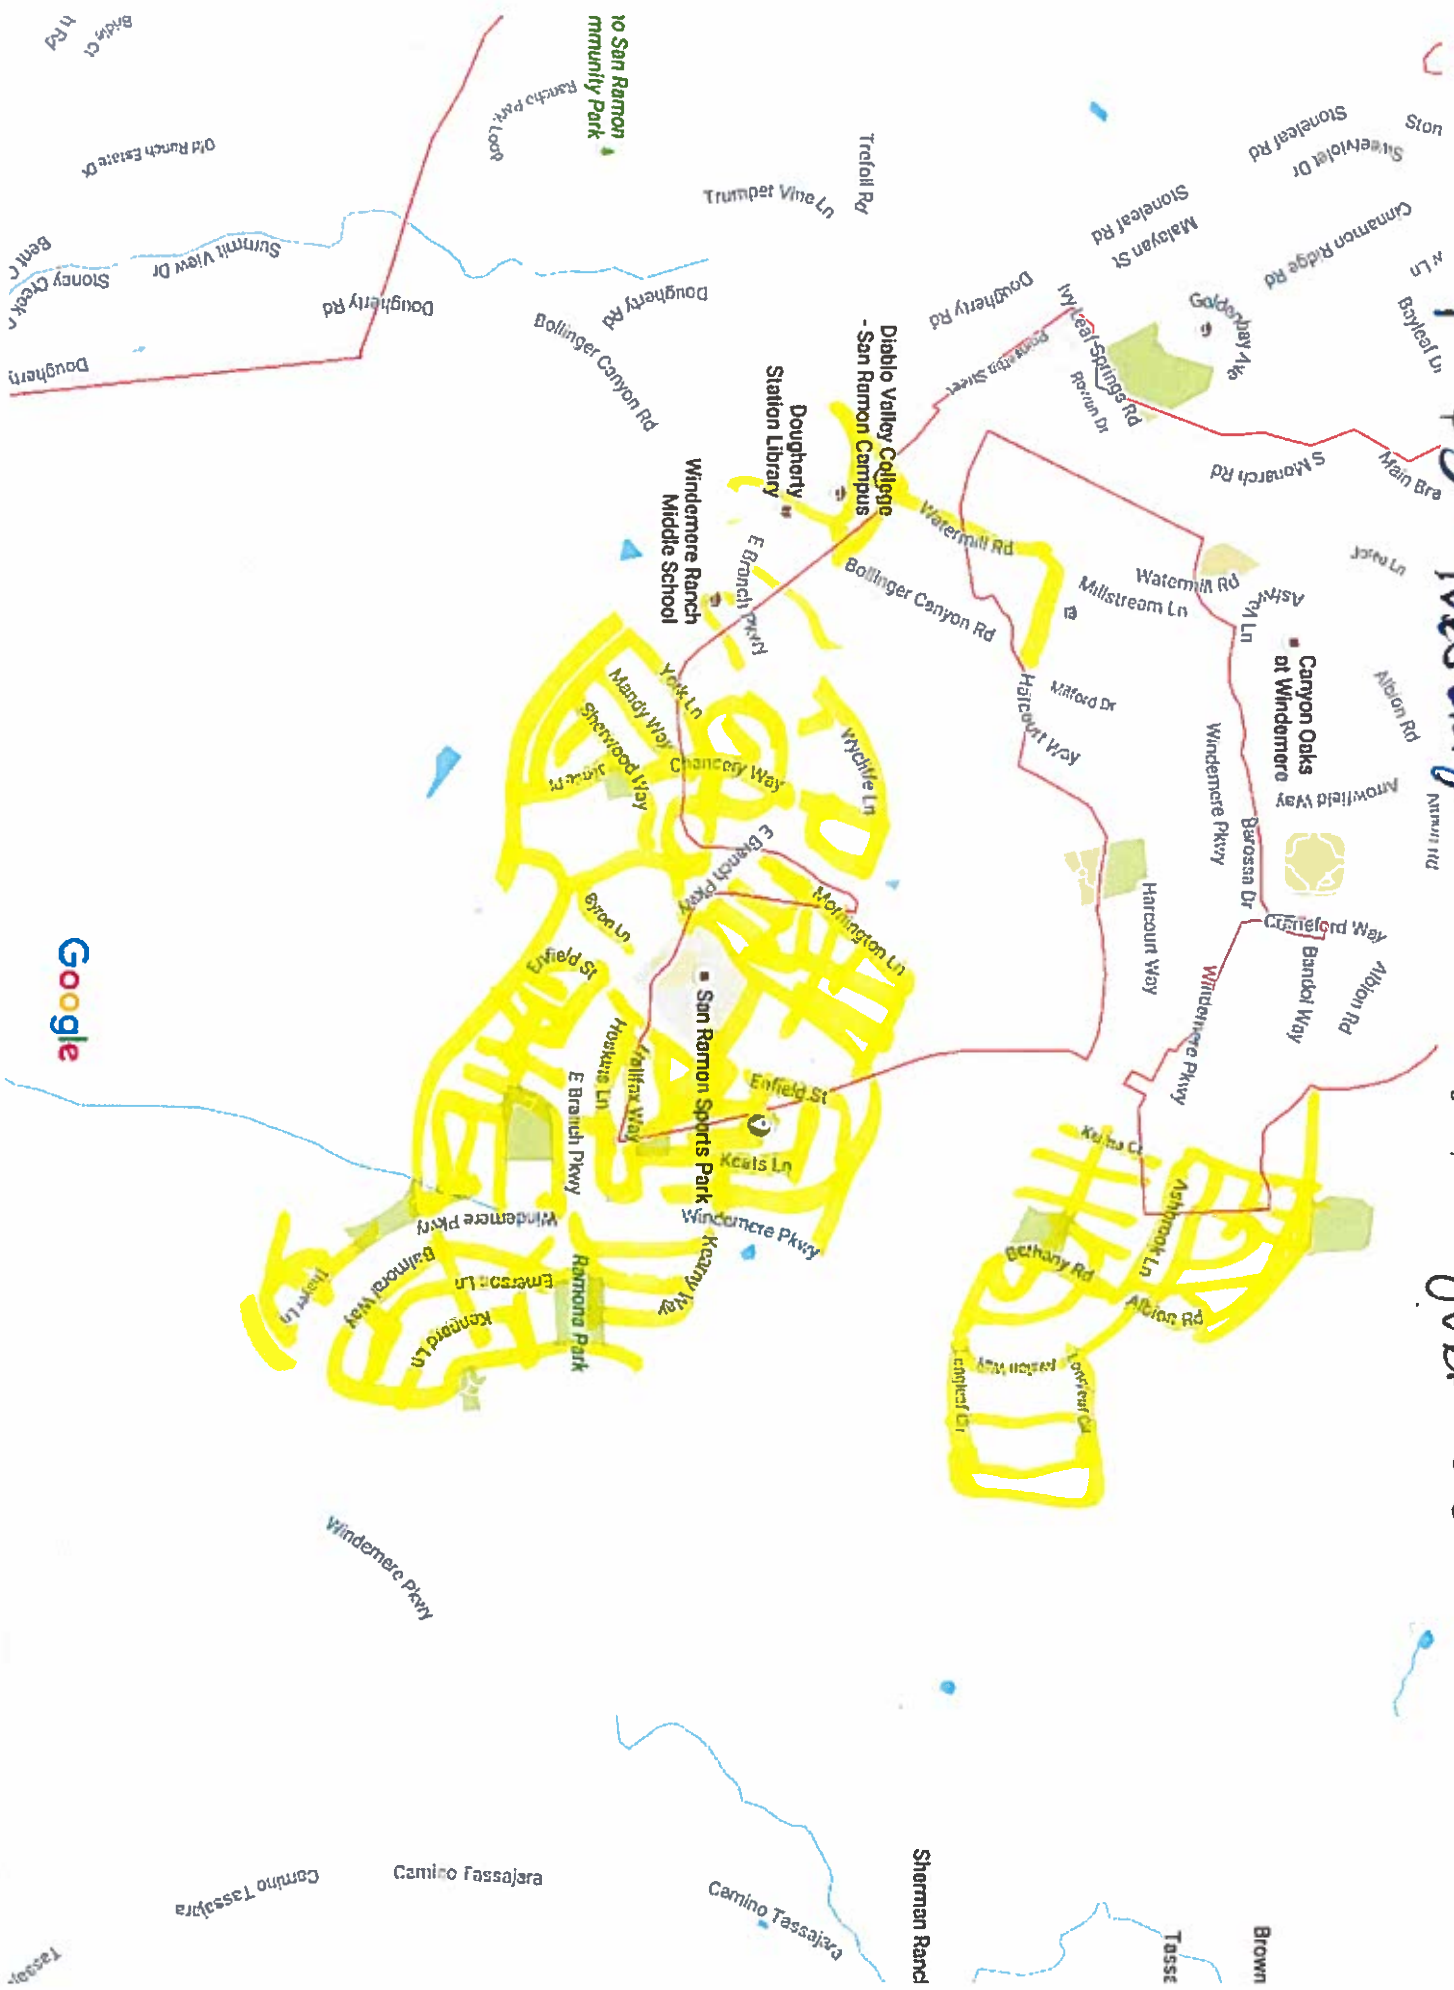

1-5 Monday

pg 2 - pg 2 of 2

1st + 3rd Monday Page 3

1st & 3rd Tuesday

San Ramon - Google Maps

Overview

Map data ©2016 Google

1000 ft

San Ramon - Google Maps

Overview

1st 3rd
Thursday
Overview

Darius
3rd
1st AND THURSDAY
HELP HER START
WALK

Pg 1 of 3

1st of 3 = Thurs

Map data ©2016 Google

pg 2-3 of 57 + 3 vs Thurs

Pg 3
663
12 + 3 = 15

1st + 3rd Friday Overview

1st & 5th
Friday
Pg 1
262

Map data ©2016 Google 200 ft

79262
1235 - Fri & Sat

Second 4th Tues

San Ramon - Google Maps

Overview

2nd + 4th Monday Overview

Map data ©2016 Google

2000 ft

2th q 4th Wed

San Ramon - Google Maps

Overview

pg 1 of 2 of 4 wk

Pg 2 of 3 / d = 4 = WCC