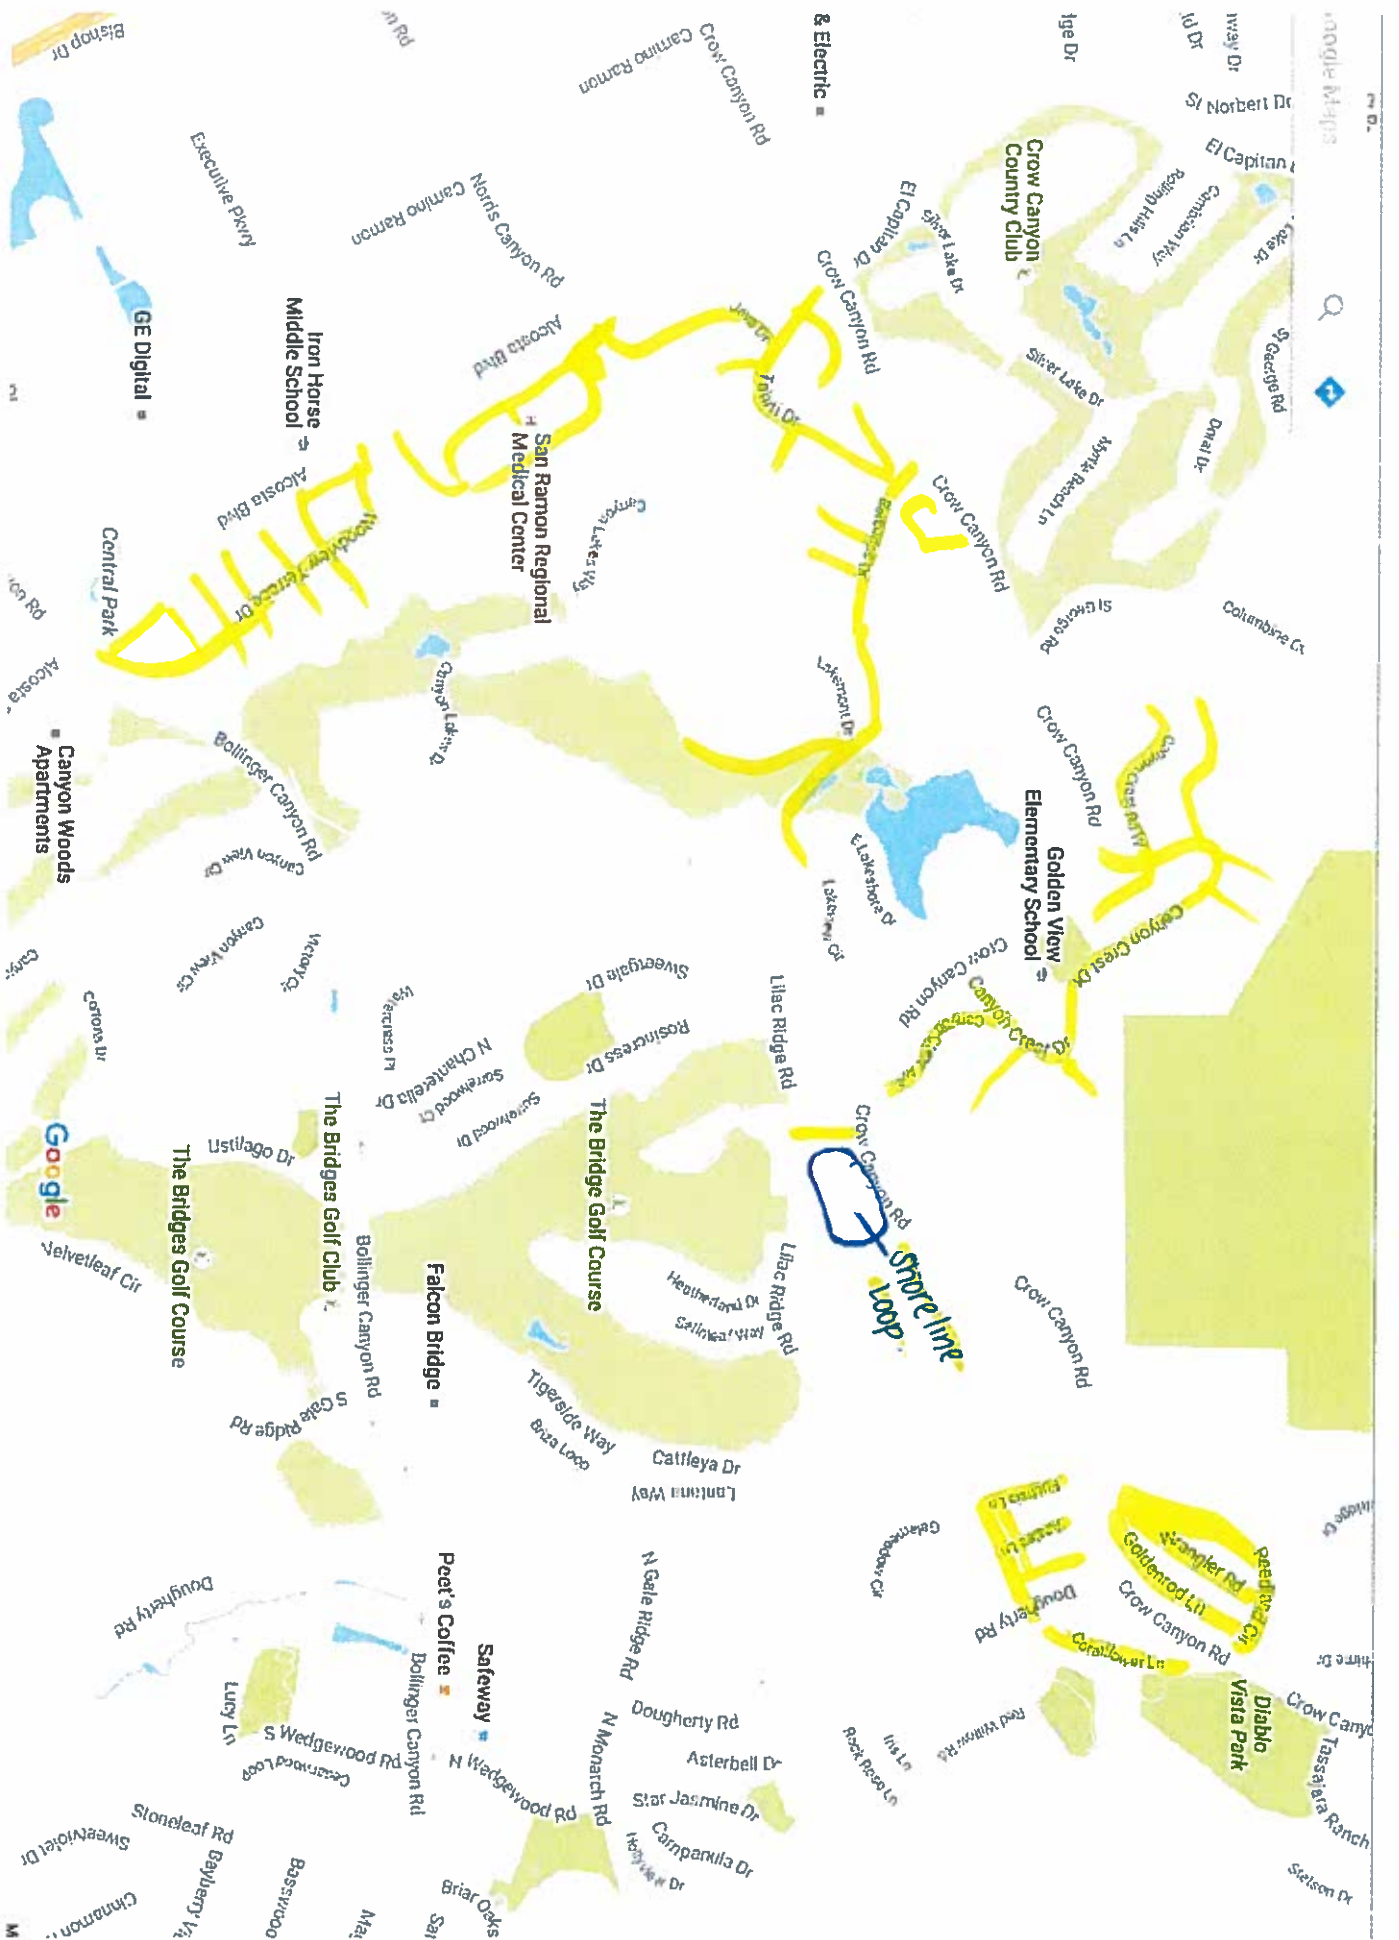

2nd + 4th Monday

Pg 1 of 2