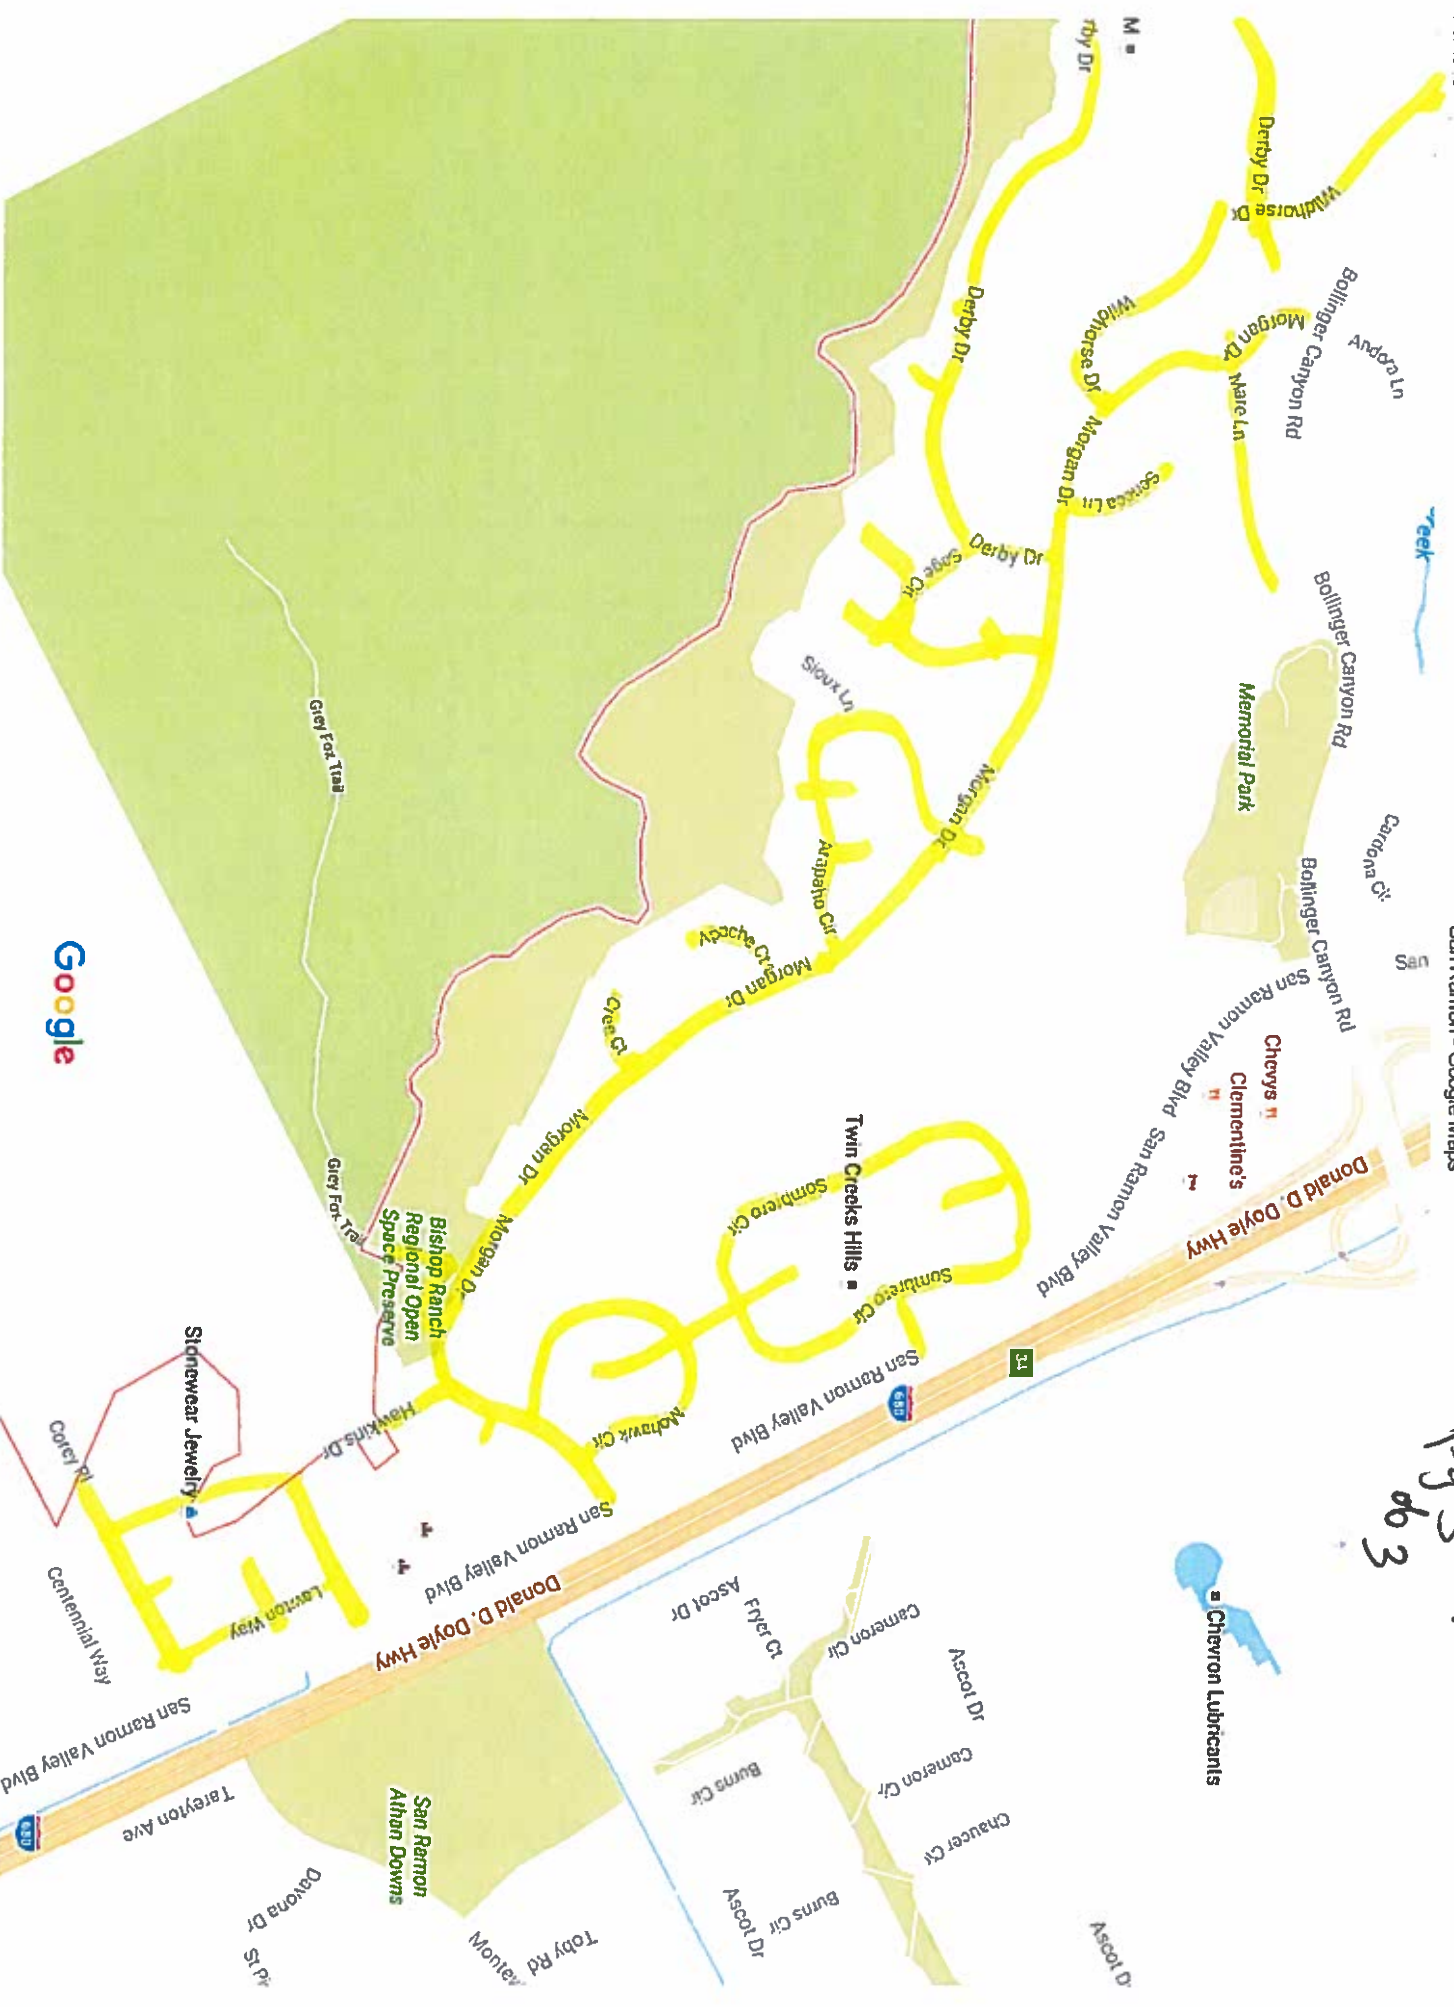

1-5 Monday

pg 2 - pg 2 of 2

1st + 3rd Monday Page 3

1st & 3rd Tuesday

San Ramon - Google Maps

Overview

Map data ©2016 Google

1000 ft

San Ramon - Google Maps

Overview

1st 3rd
Thursday
Overview

Darius
3rd
1st AND THURSDAY
HELP HER START
WALK

Pg 1 of 3

1st of 3 = Thurs

Map data ©2016 Google

pg 2-3 of 57 + 3 vs Thurs

Pg 3
663
12 + 3 = 15

1st + 3rd Friday Overview

1st & 5th
Friday
Pg 1
262

Map data ©2016 Google 200 ft

79262
1235 - Fri & Sat

Second 4th Tues

San Ramon - Google Maps

Overview

2nd + 4th Monday Overview

Map data ©2016 Google

2000 ft

2th q 4th Wed

San Ramon - Google Maps

Overview

pg 1 of 2 of 4 wk

Pg 2 of 3 / d = 4 = WCC