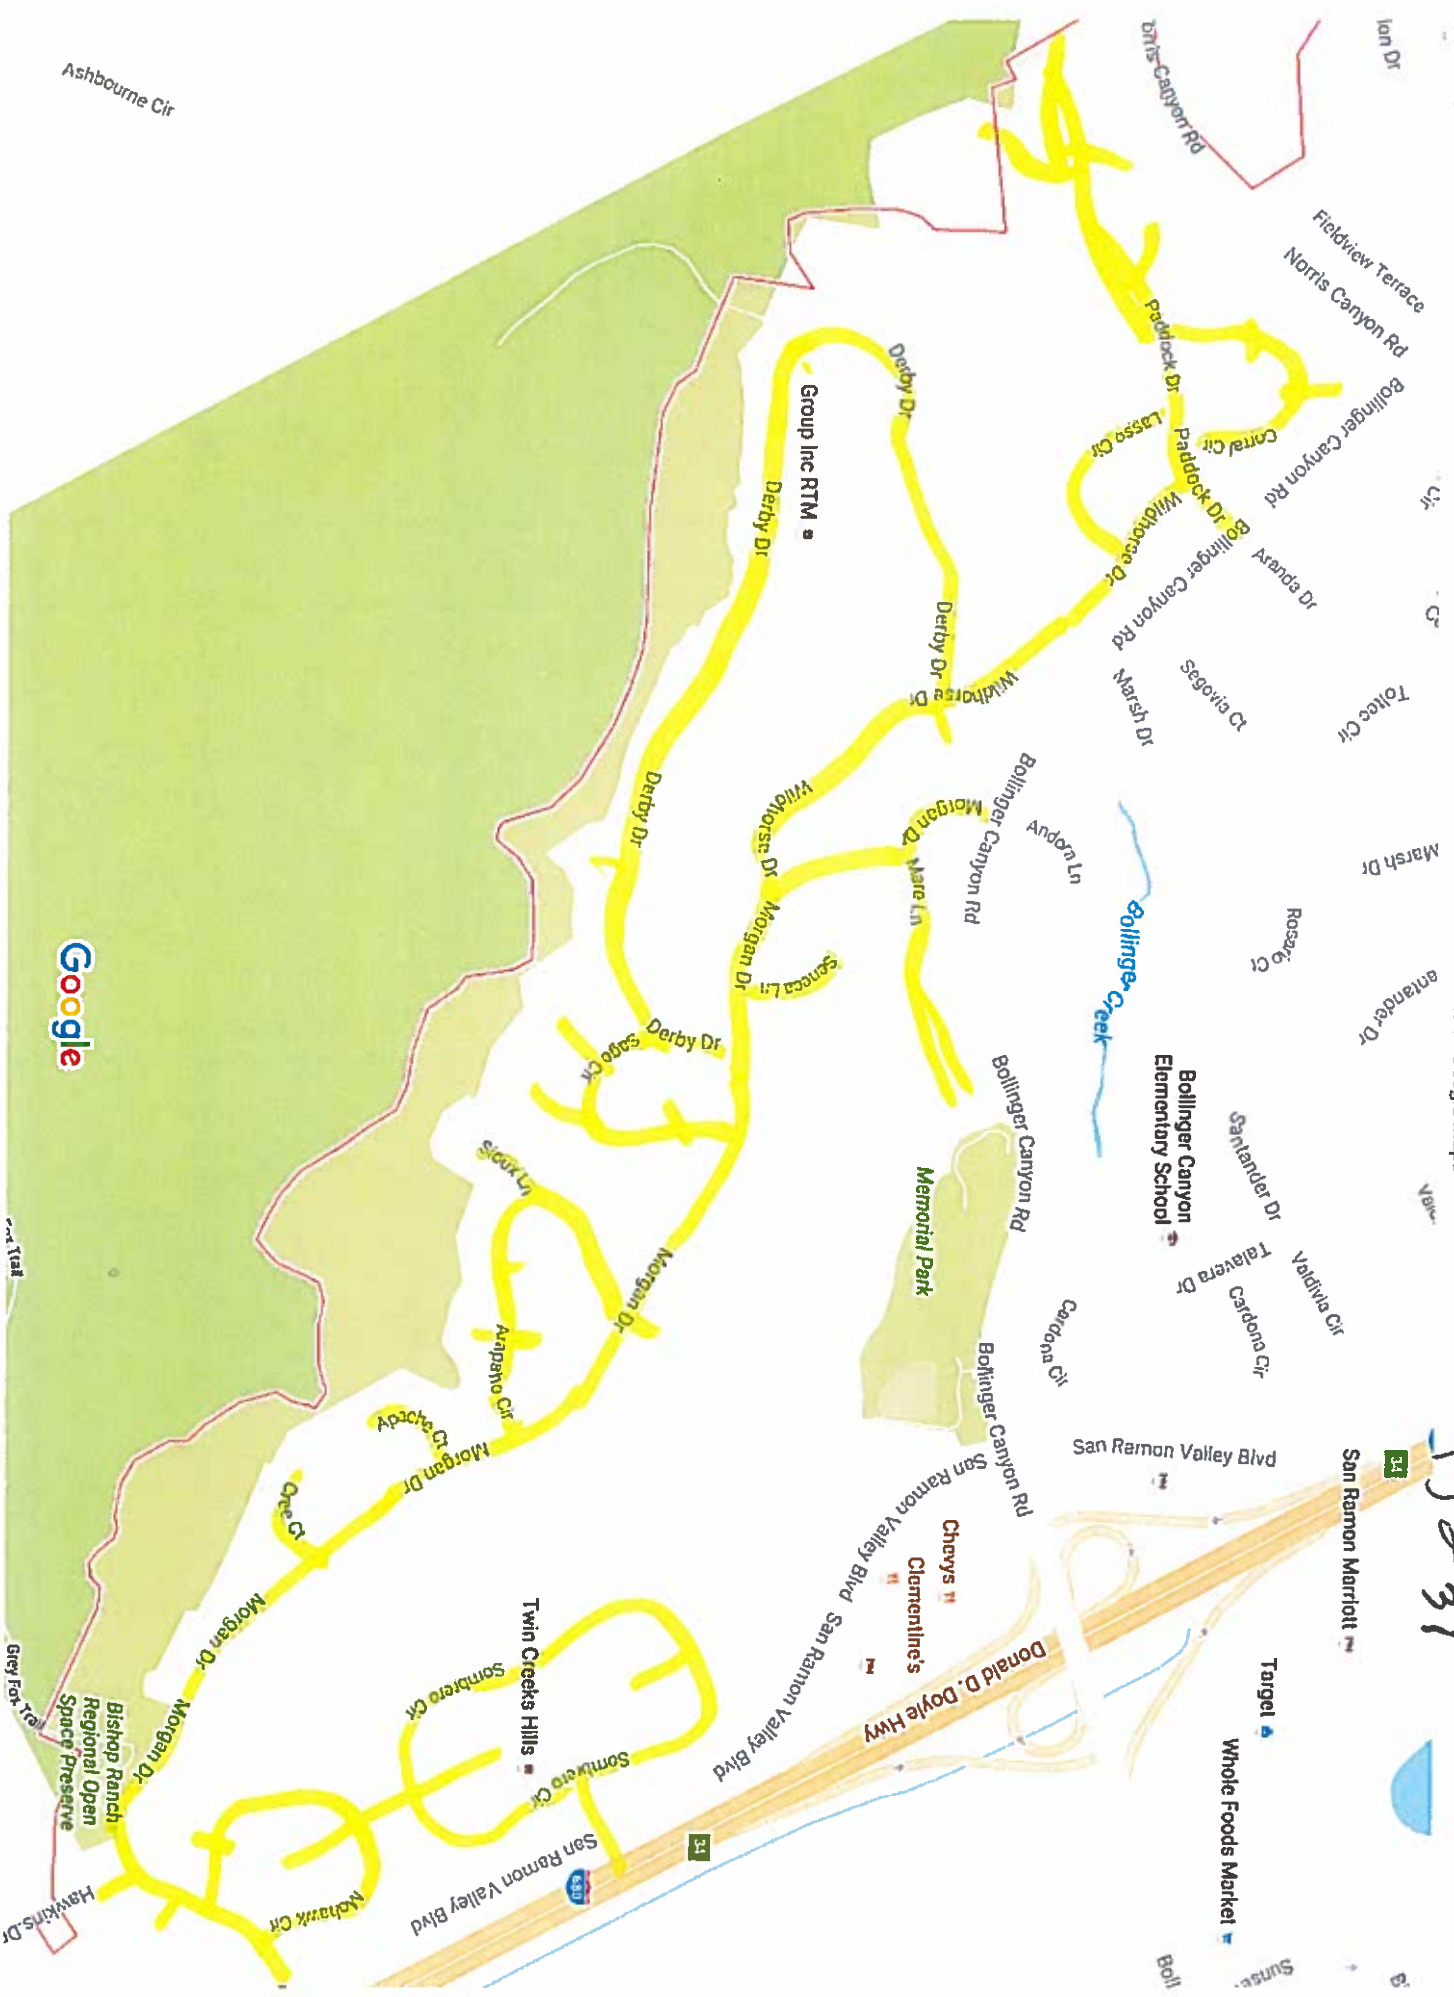

San Ramon - Google Maps

Overview

1st 3rd
Thursday
Overview

Darius
3rd
1st AND THURSDAY
HELP HER START
WALK

Pg 1 of 3

1st of 3 = Thurs

Map data ©2016 Google

pg 2-3 of 57 + 3 vs Thurs

Pg 3
663
12 + 3 = 15

1st + 3rd Friday Overview

1st & 5th
Friday
Pg 1
262

Map data ©2016 Google 200 ft

79262
1235 - Fri & Sat

Second 4th Tues

San Ramon - Google Maps

Overview

2nd + 4th Monday Overview

Map data ©2016 Google

2000 ft

2th q 4th Wed

San Ramon - Google Maps

Overview

pg 1 of 2 of 4 wk

Pg 2 of 3 / d = 4 = WCC

2m
4m

Friday

San Ramon - Google Maps

Overview

2 of 4 Friday

pg 1 of 2

Map data ©2016 Google 500 ft

June 24 in 1988