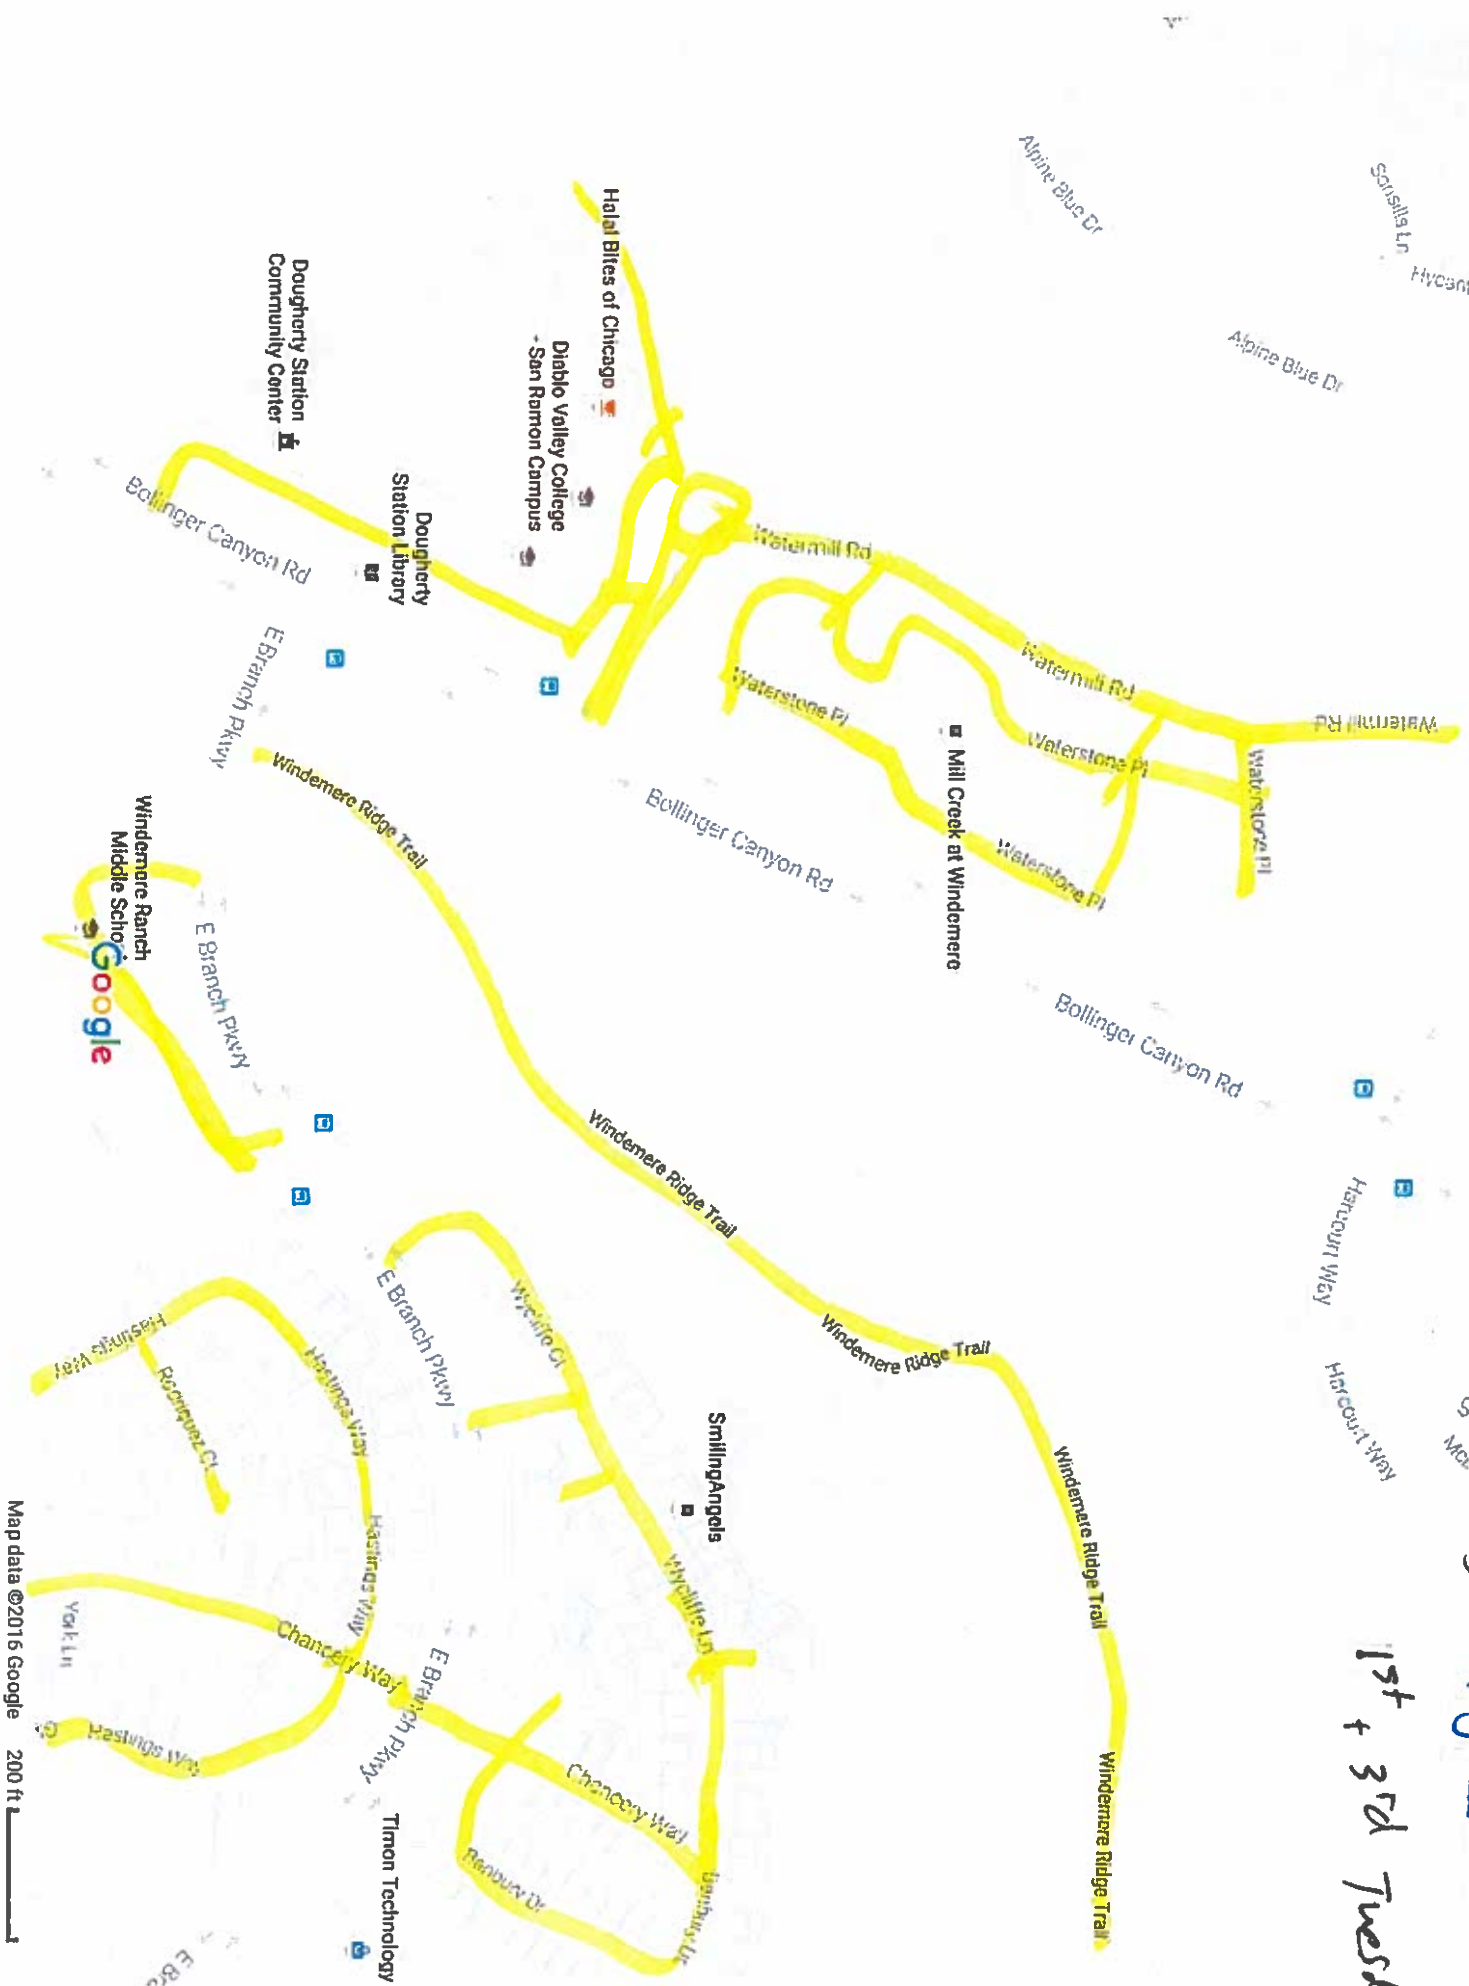

111 Pg 1 of 3

1st + 3rd Tuesday