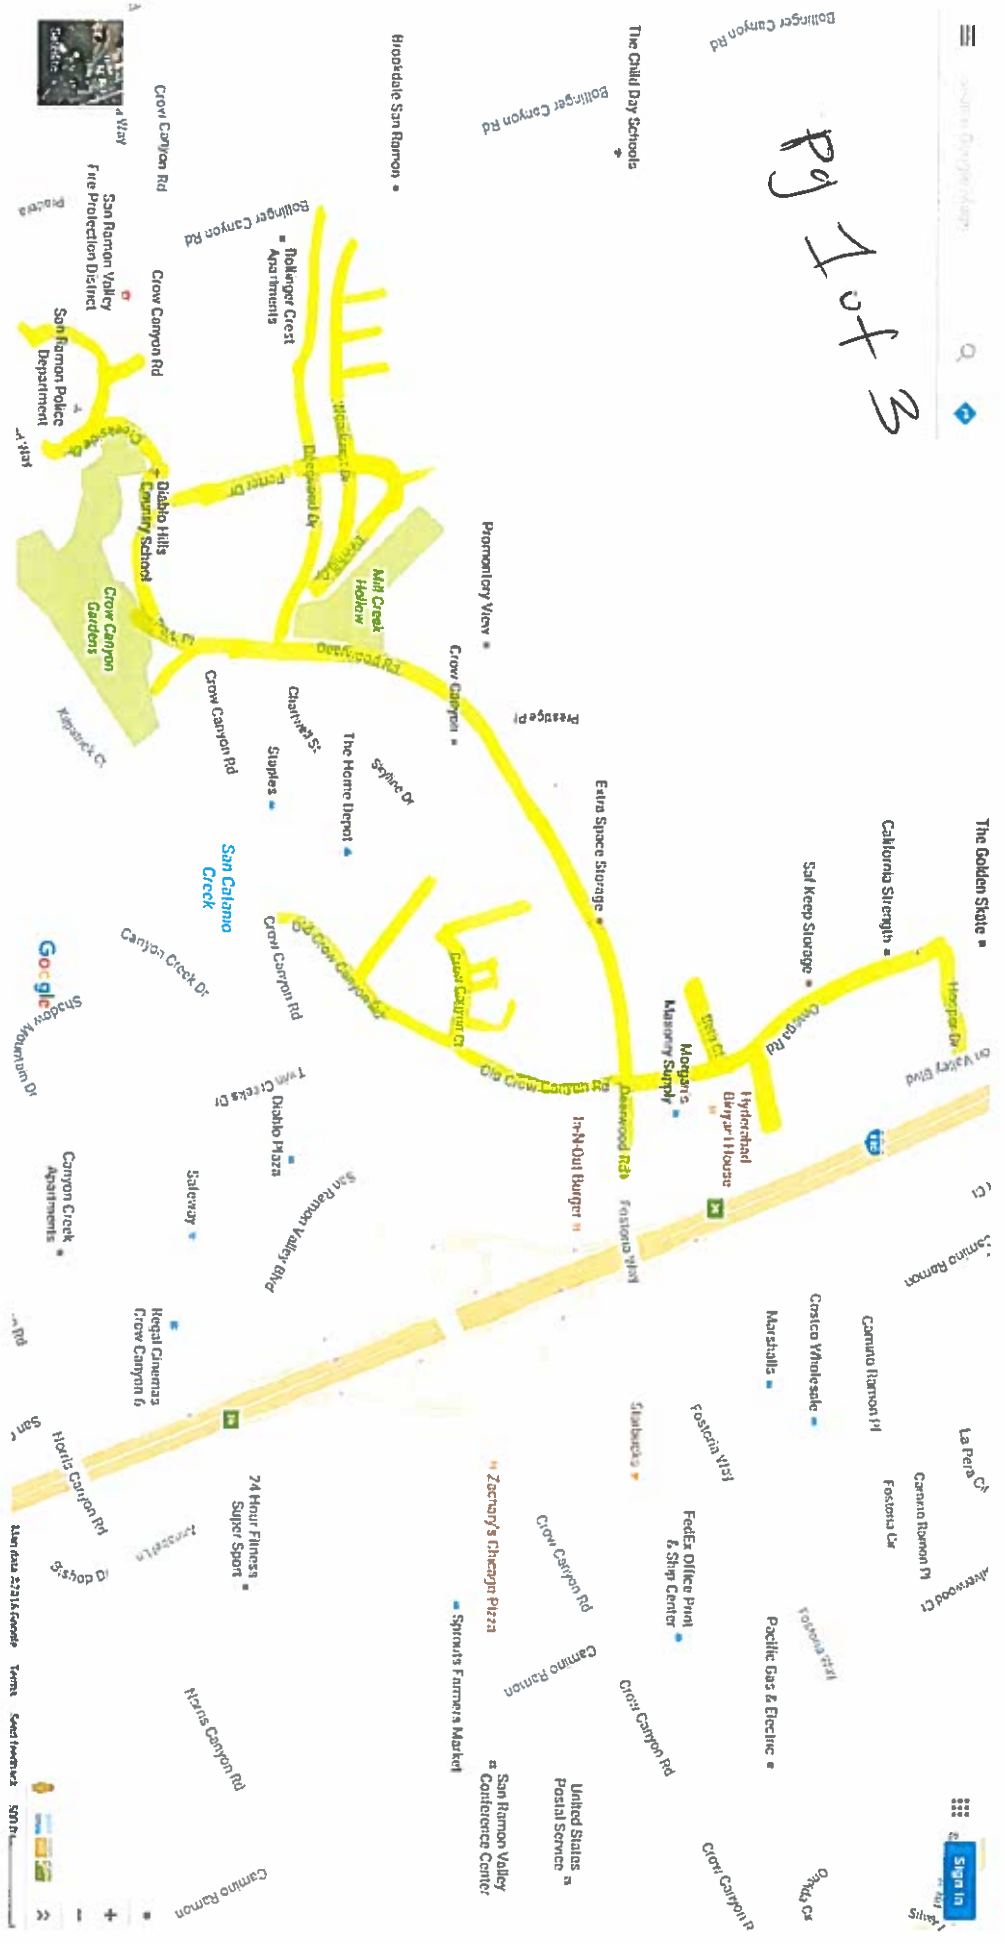

2nd + 4th Monday Overview

Map data ©2016 Google

2000 ft

2th q 4th Wed

San Ramon - Google Maps

Overview

pg 1 of 2 of 4 wk

Pg 2 of 3 / d = 4 = WCC

San Ramon - Google Maps

Labors Training & Retraining

Map data ©2016 Google

500 ft

PJ 3 063 2nd & 4th WALK

2nd + 4th Thursday

Marsh Dr - Google Maps

Overview

Overview

2nd & 4th Thurs

Pg 1 of 3

Pg 2 of 3

San Catalina Creek

Marsh Dr - Google Maps

2nd & 4th Thers

293 or 3

2m
4m

Friday

San Ramon - Google Maps

Overview

2 of 4 Friday

pg 1 of 2

Map data ©2016 Google 500 ft

June 24 in 1988