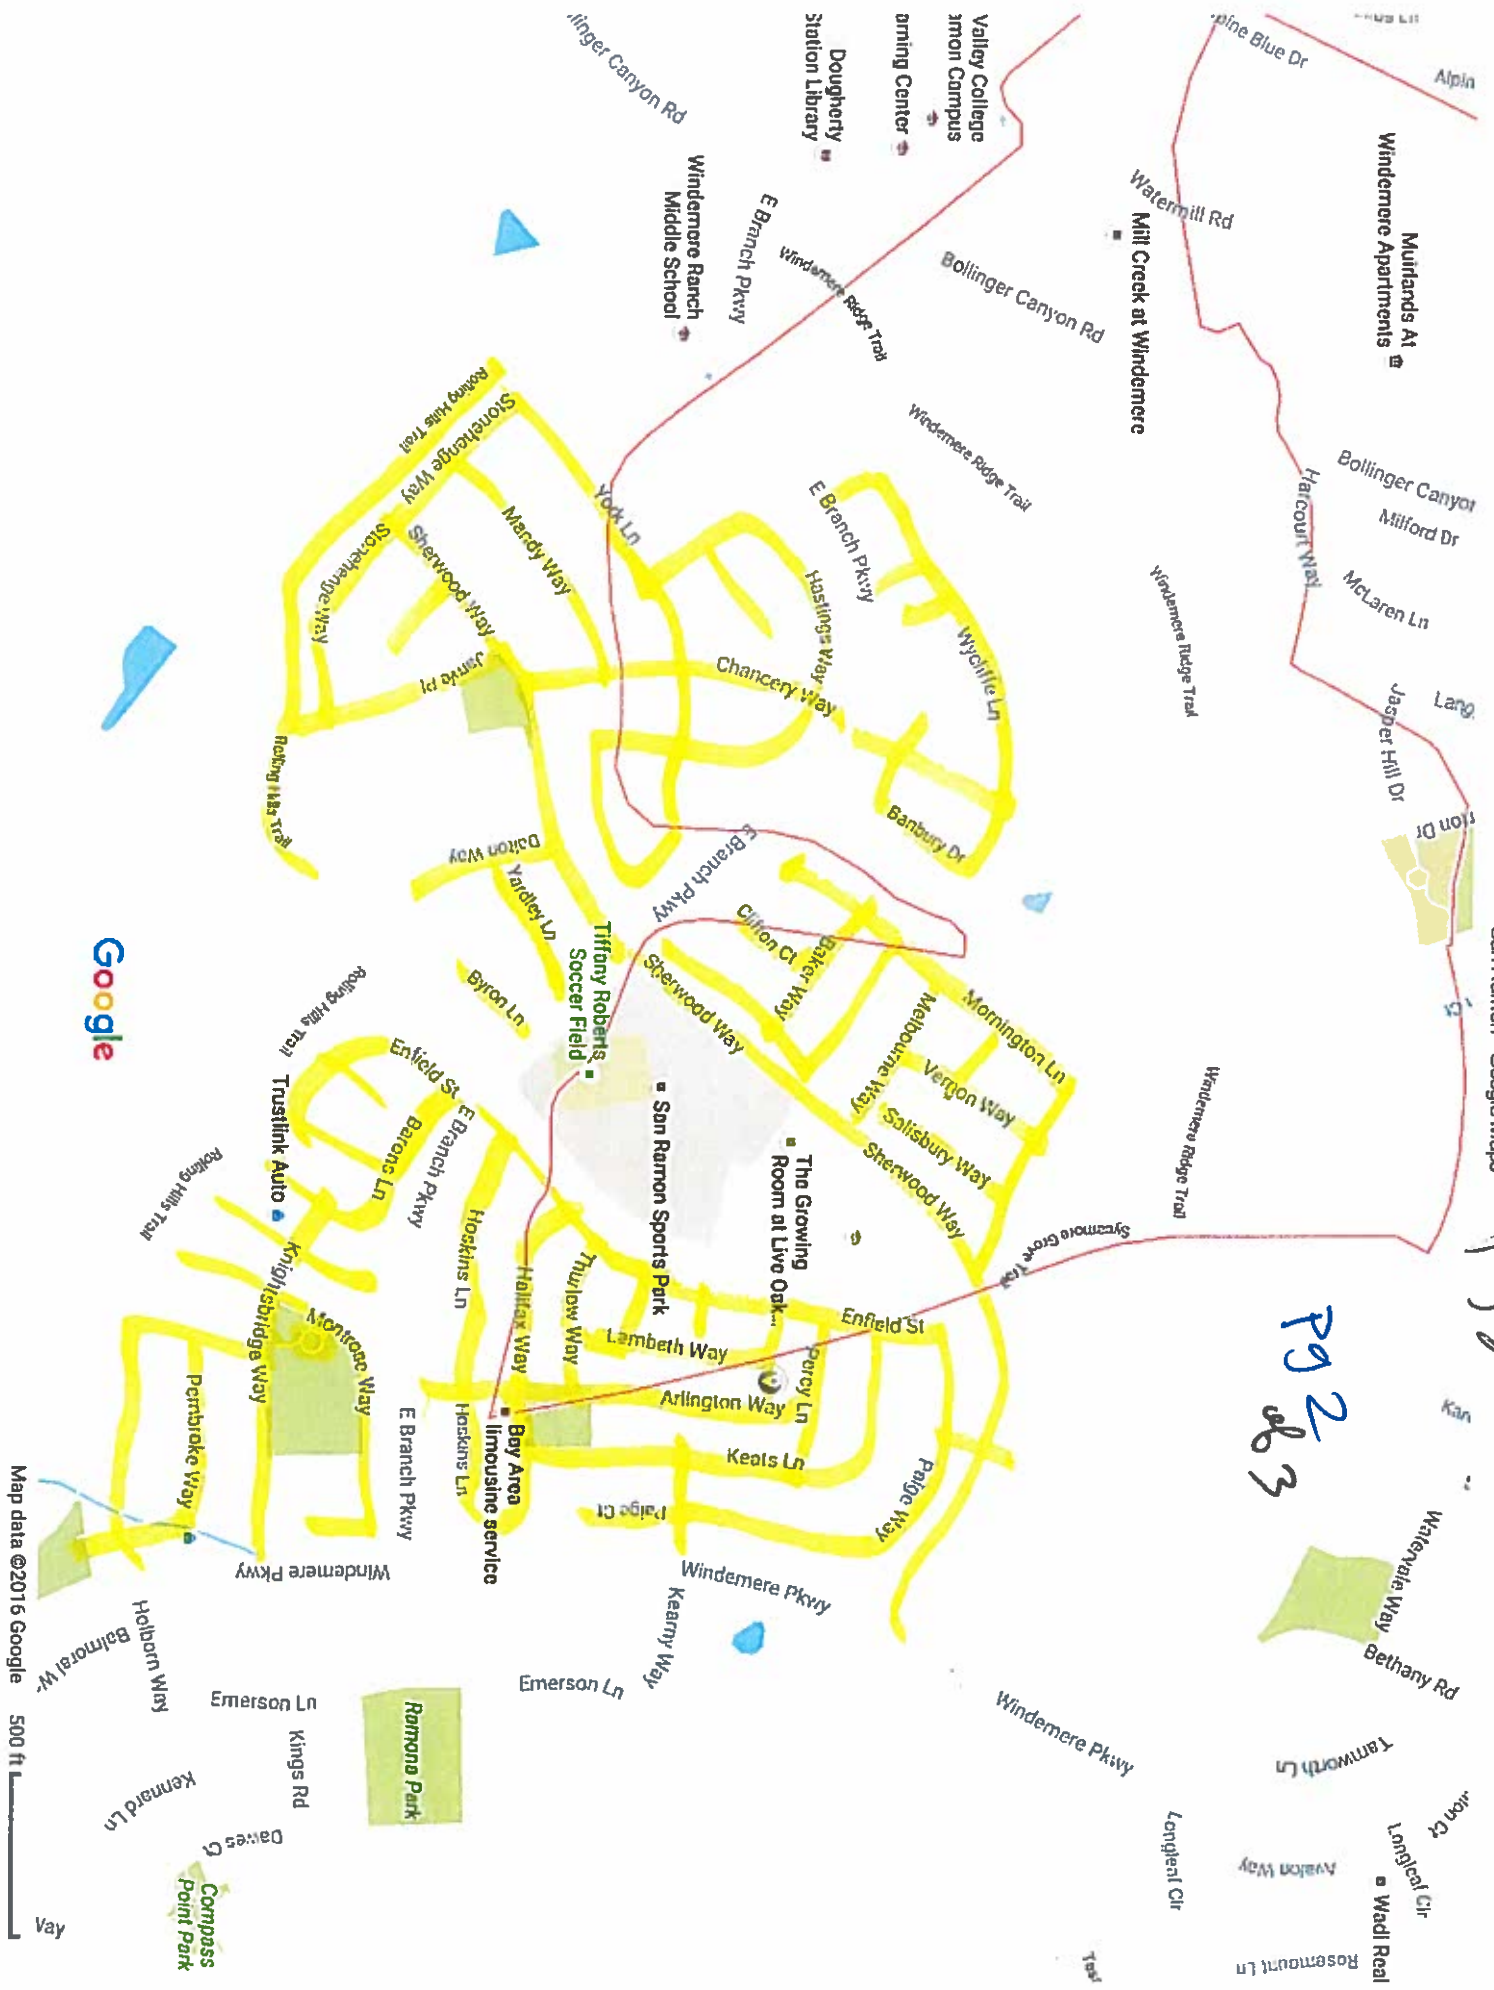

PG 2 of 3
1245 - 125477