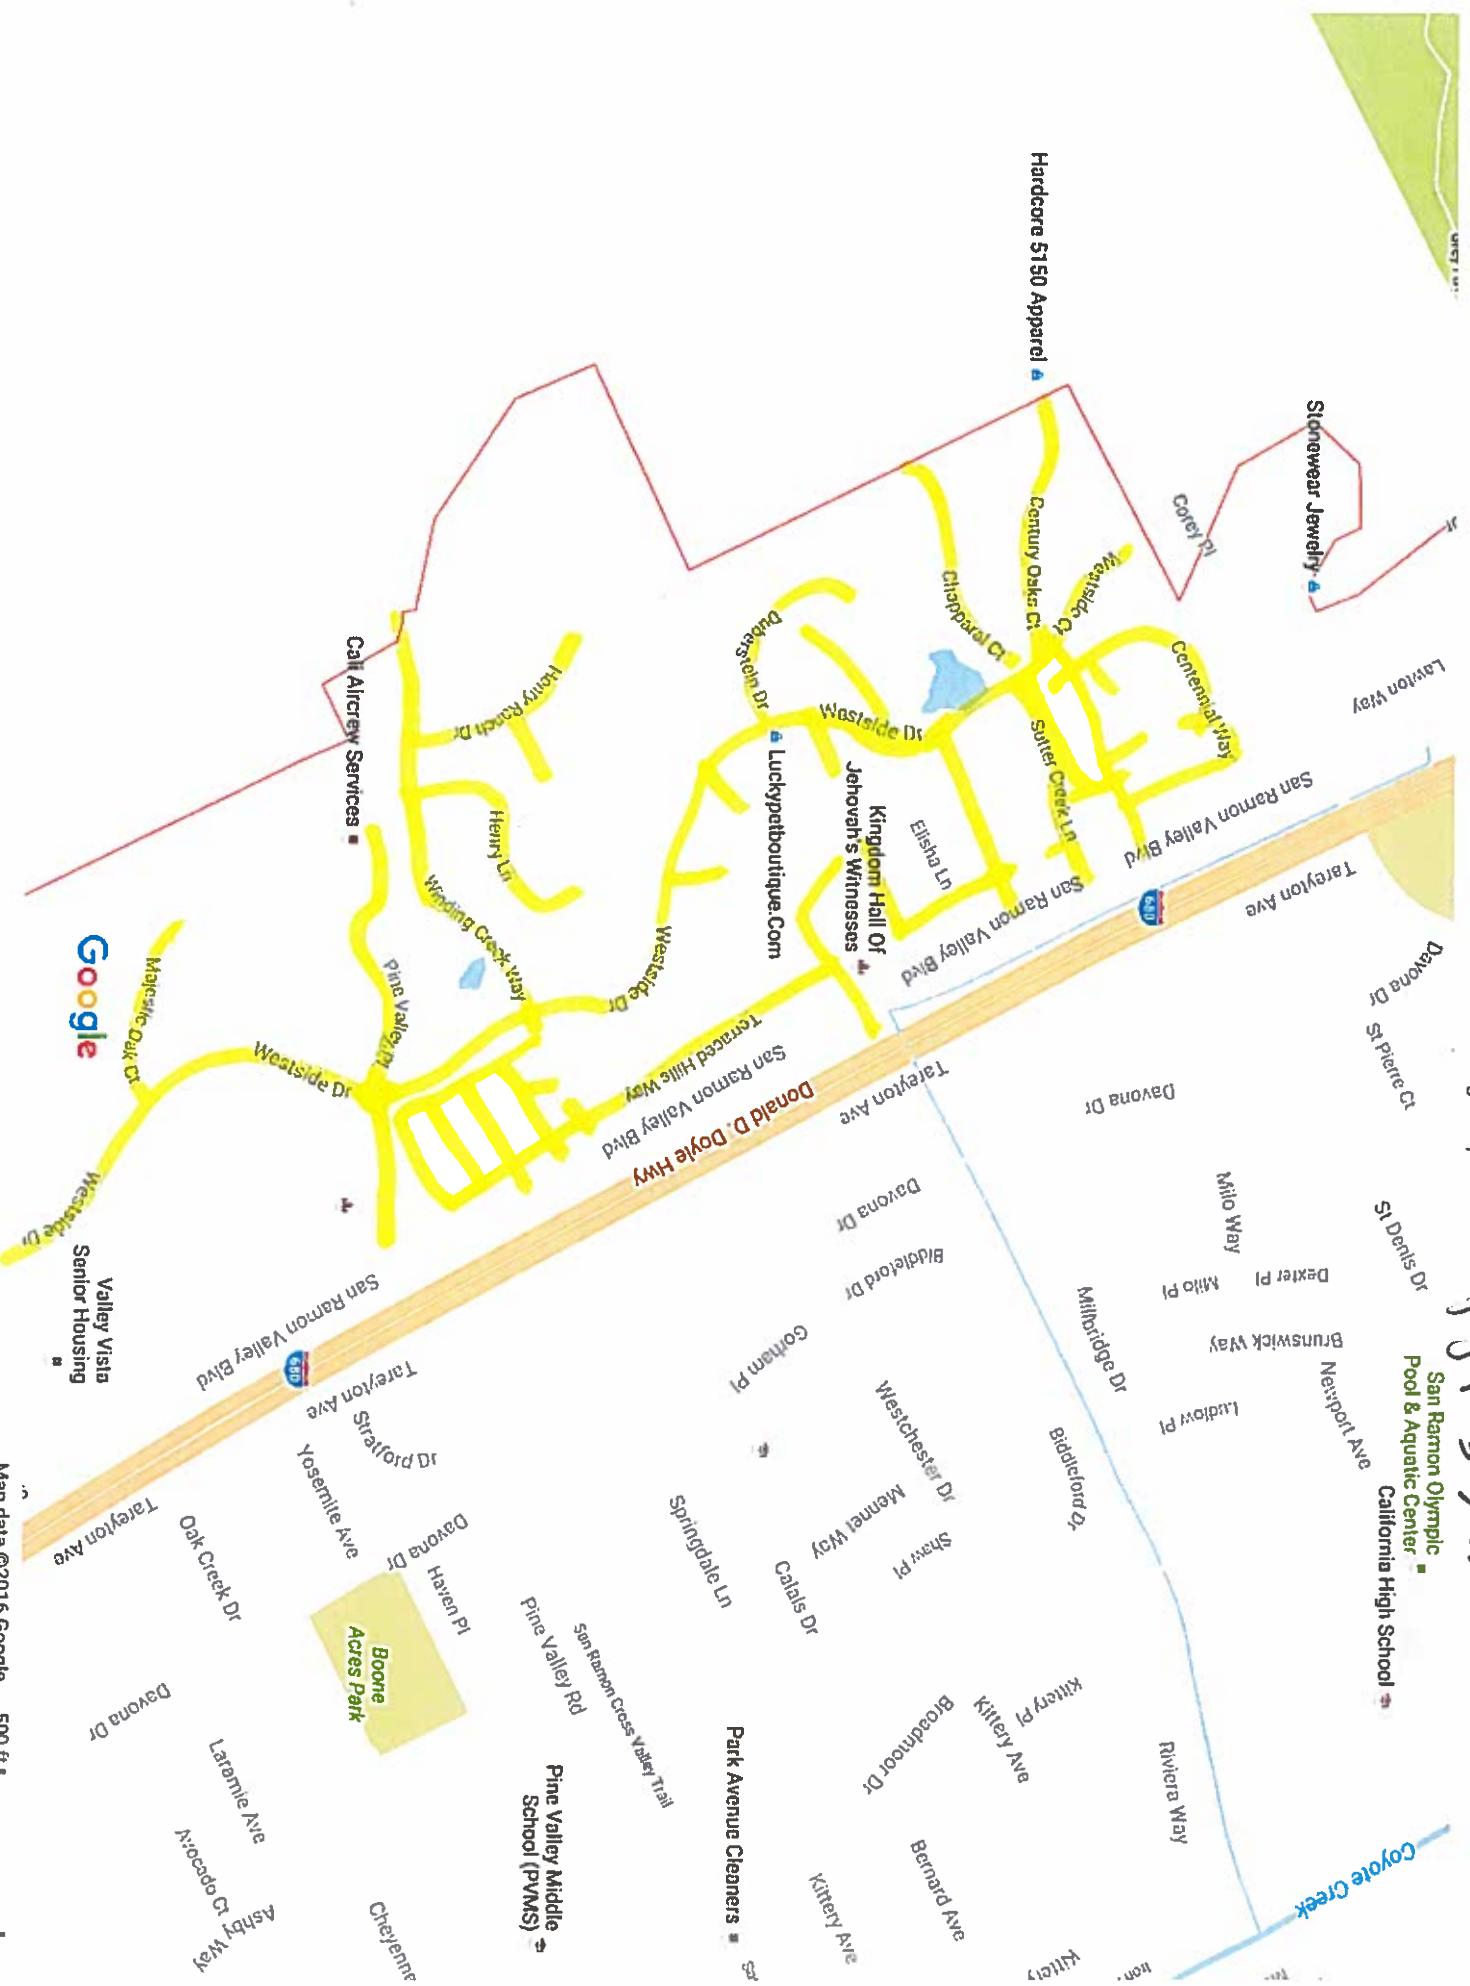

2nd + 4th Monday Overview

Map data ©2016 Google

2000 ft

2th q 4th Wed

San Ramon - Google Maps

Overview

pg 1 of 2 of 4 wk

Pg 2 of 3 / d = 4 = WCC

San Ramon - Google Maps

Labors Training & Retraining

Map data ©2016 Google

500 ft

PJ 3 063 2nd & 4th WALK

2nd + 4th Thursday

Marsh Dr - Google Maps

Overview

Overview

2nd & 4th Thurs

Pg 1 of 3

Pg 2 of 3

San Catalina Creek

Marsh Dr - Google Maps

2nd & 4th Thers

293 or 3

2m
4m

Friday

San Ramon - Google Maps

Overview

2 of 4 Friday

pg 1 of 2

Map data ©2016 Google 500 ft

June 24 in 1988