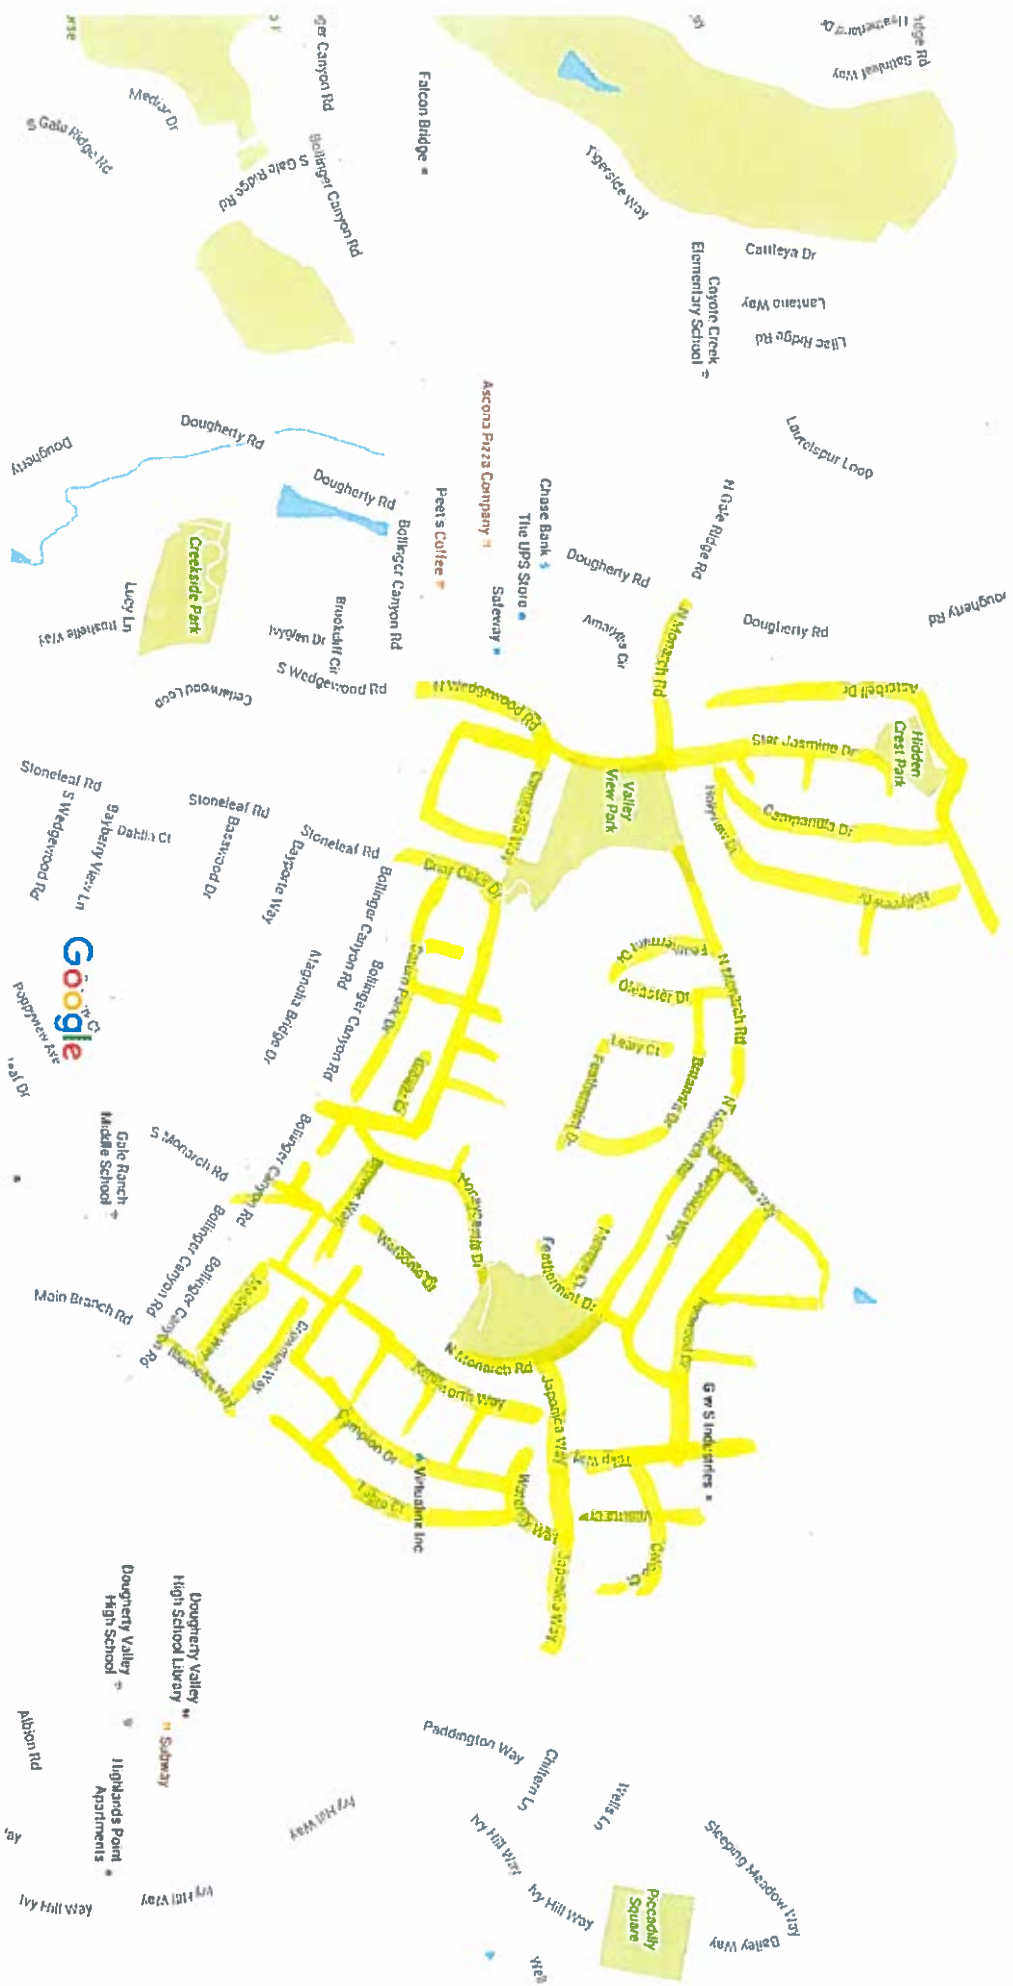

Overview

2nd & 4th Thurs

Pg 1 of 3

Pg 2 of 3

San Catalina Creek

Marsh Dr - Google Maps

2nd & 4th Thers

293 or 3

2m
4m

Friday

San Ramon - Google Maps

Overview

2 of 4 Friday

pg 1 of 2

Map data ©2016 Google 500 ft

June 24 in 1988