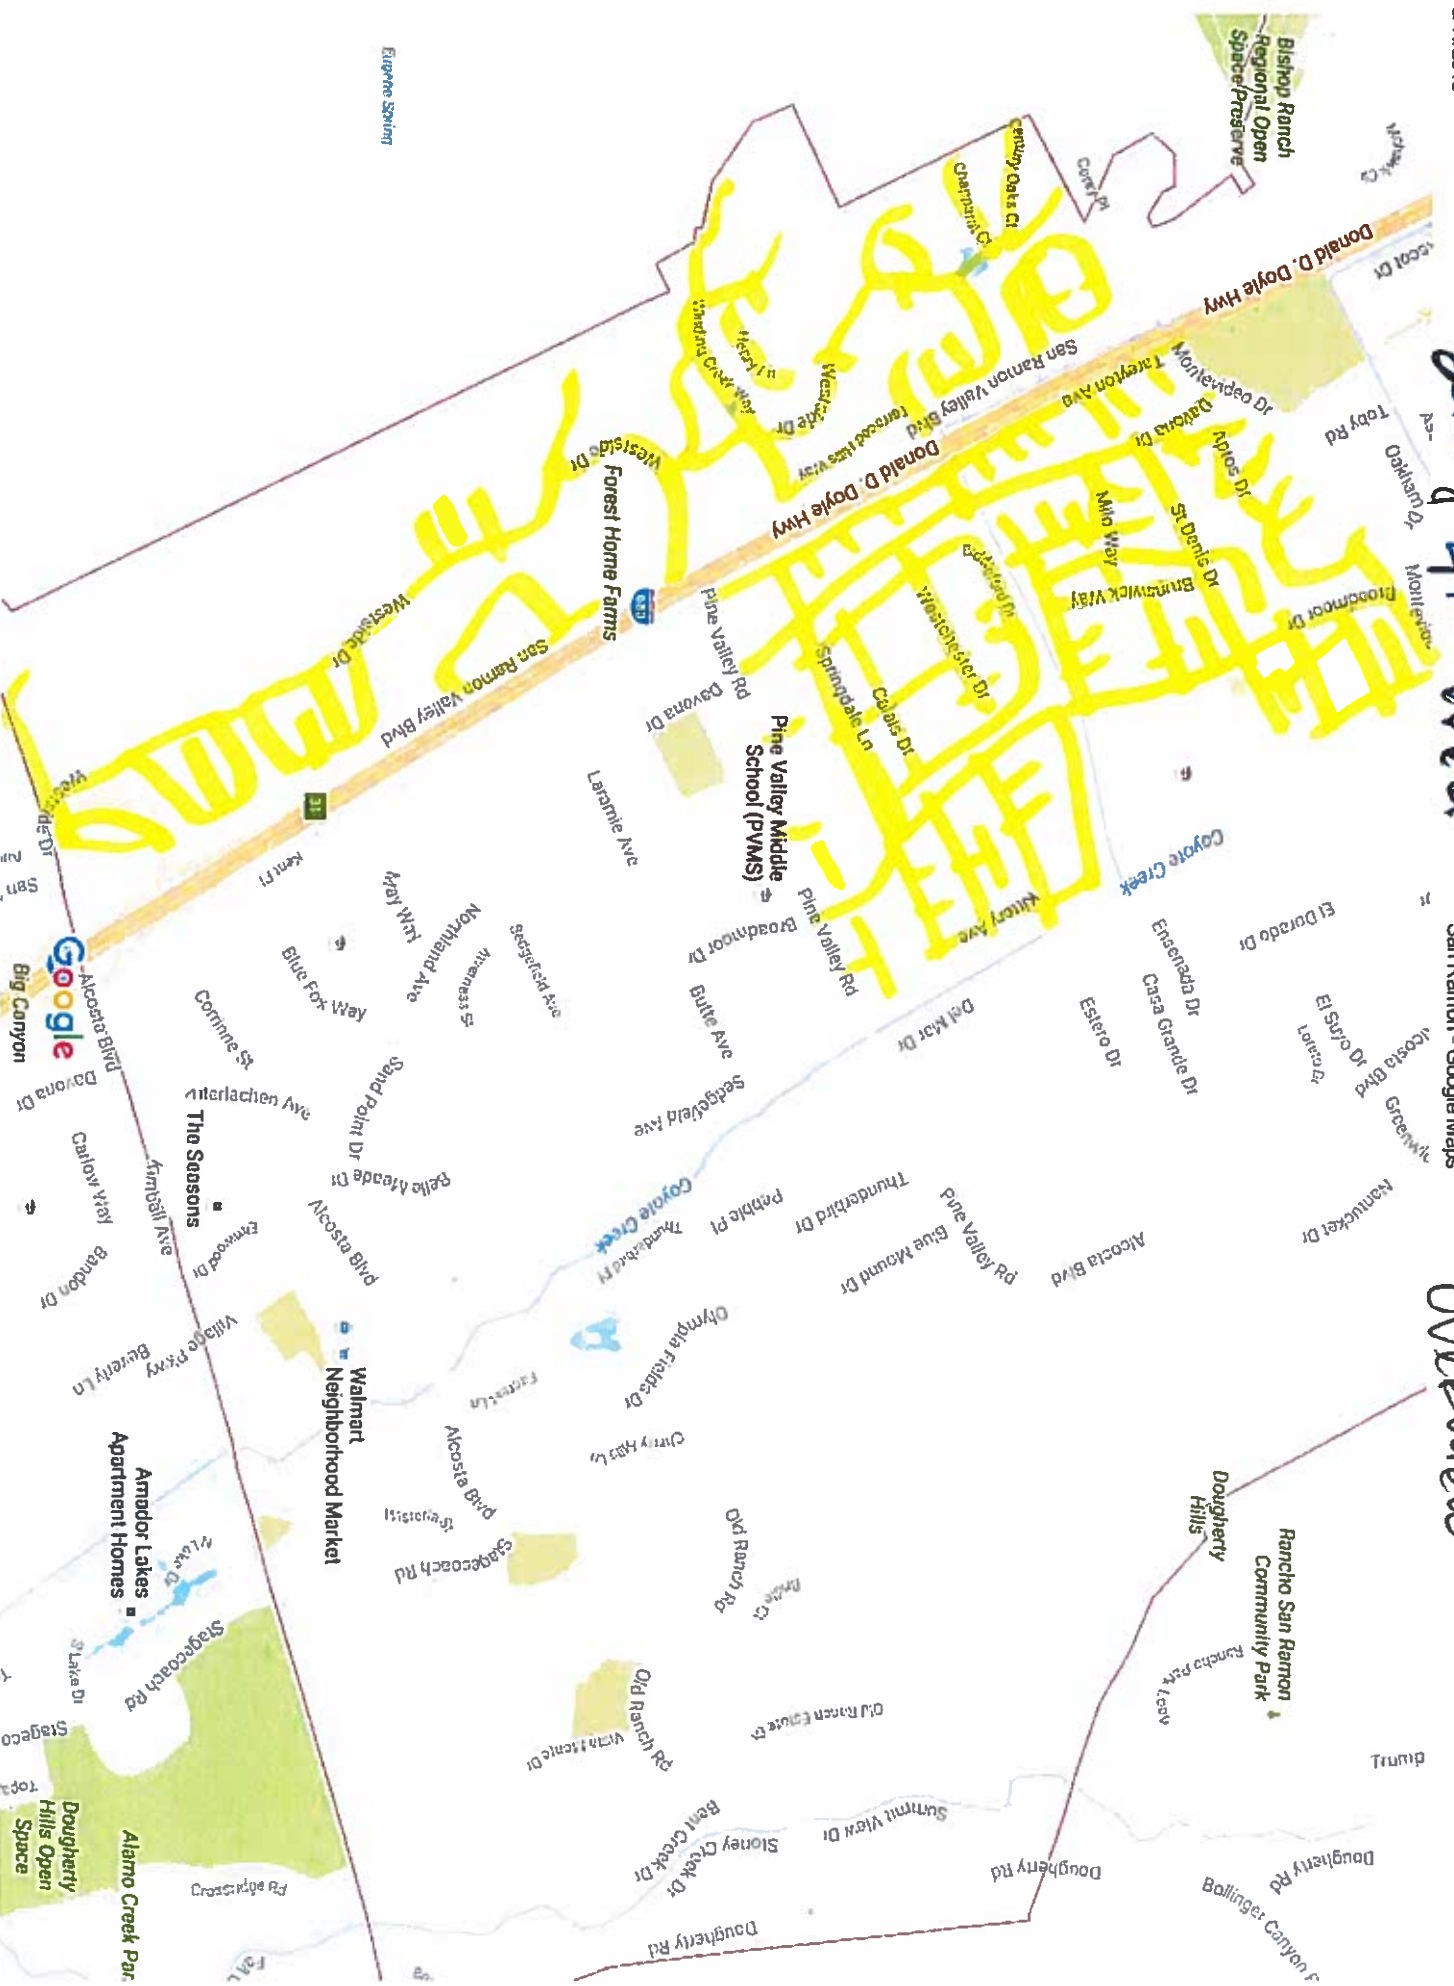

2nd + 4th Monday Overview

Map data ©2016 Google

2000 ft

2th q 4th Wed

San Ramon - Google Maps

Overview

pg 1 of 2 of 4 wk

Pg 2 of 3 / d = 4 = WCC

San Ramon - Google Maps

Labors Training & Retraining

Map data ©2016 Google

500 ft

PJ 3 063 2nd & 4th WALK

2nd + 4th Thursday

Marsh Dr - Google Maps

Overview

Overview

2nd & 4th Thurs

Pg 1 of 3

Pg 2 of 3

San Catalina Creek

Marsh Dr - Google Maps

2nd & 4th Thers

293 or 3

2m
4m

Friday

San Ramon - Google Maps

Overview

2 of 4 Friday

pg 1 of 2

Map data ©2016 Google 500 ft

June 24 in 1988