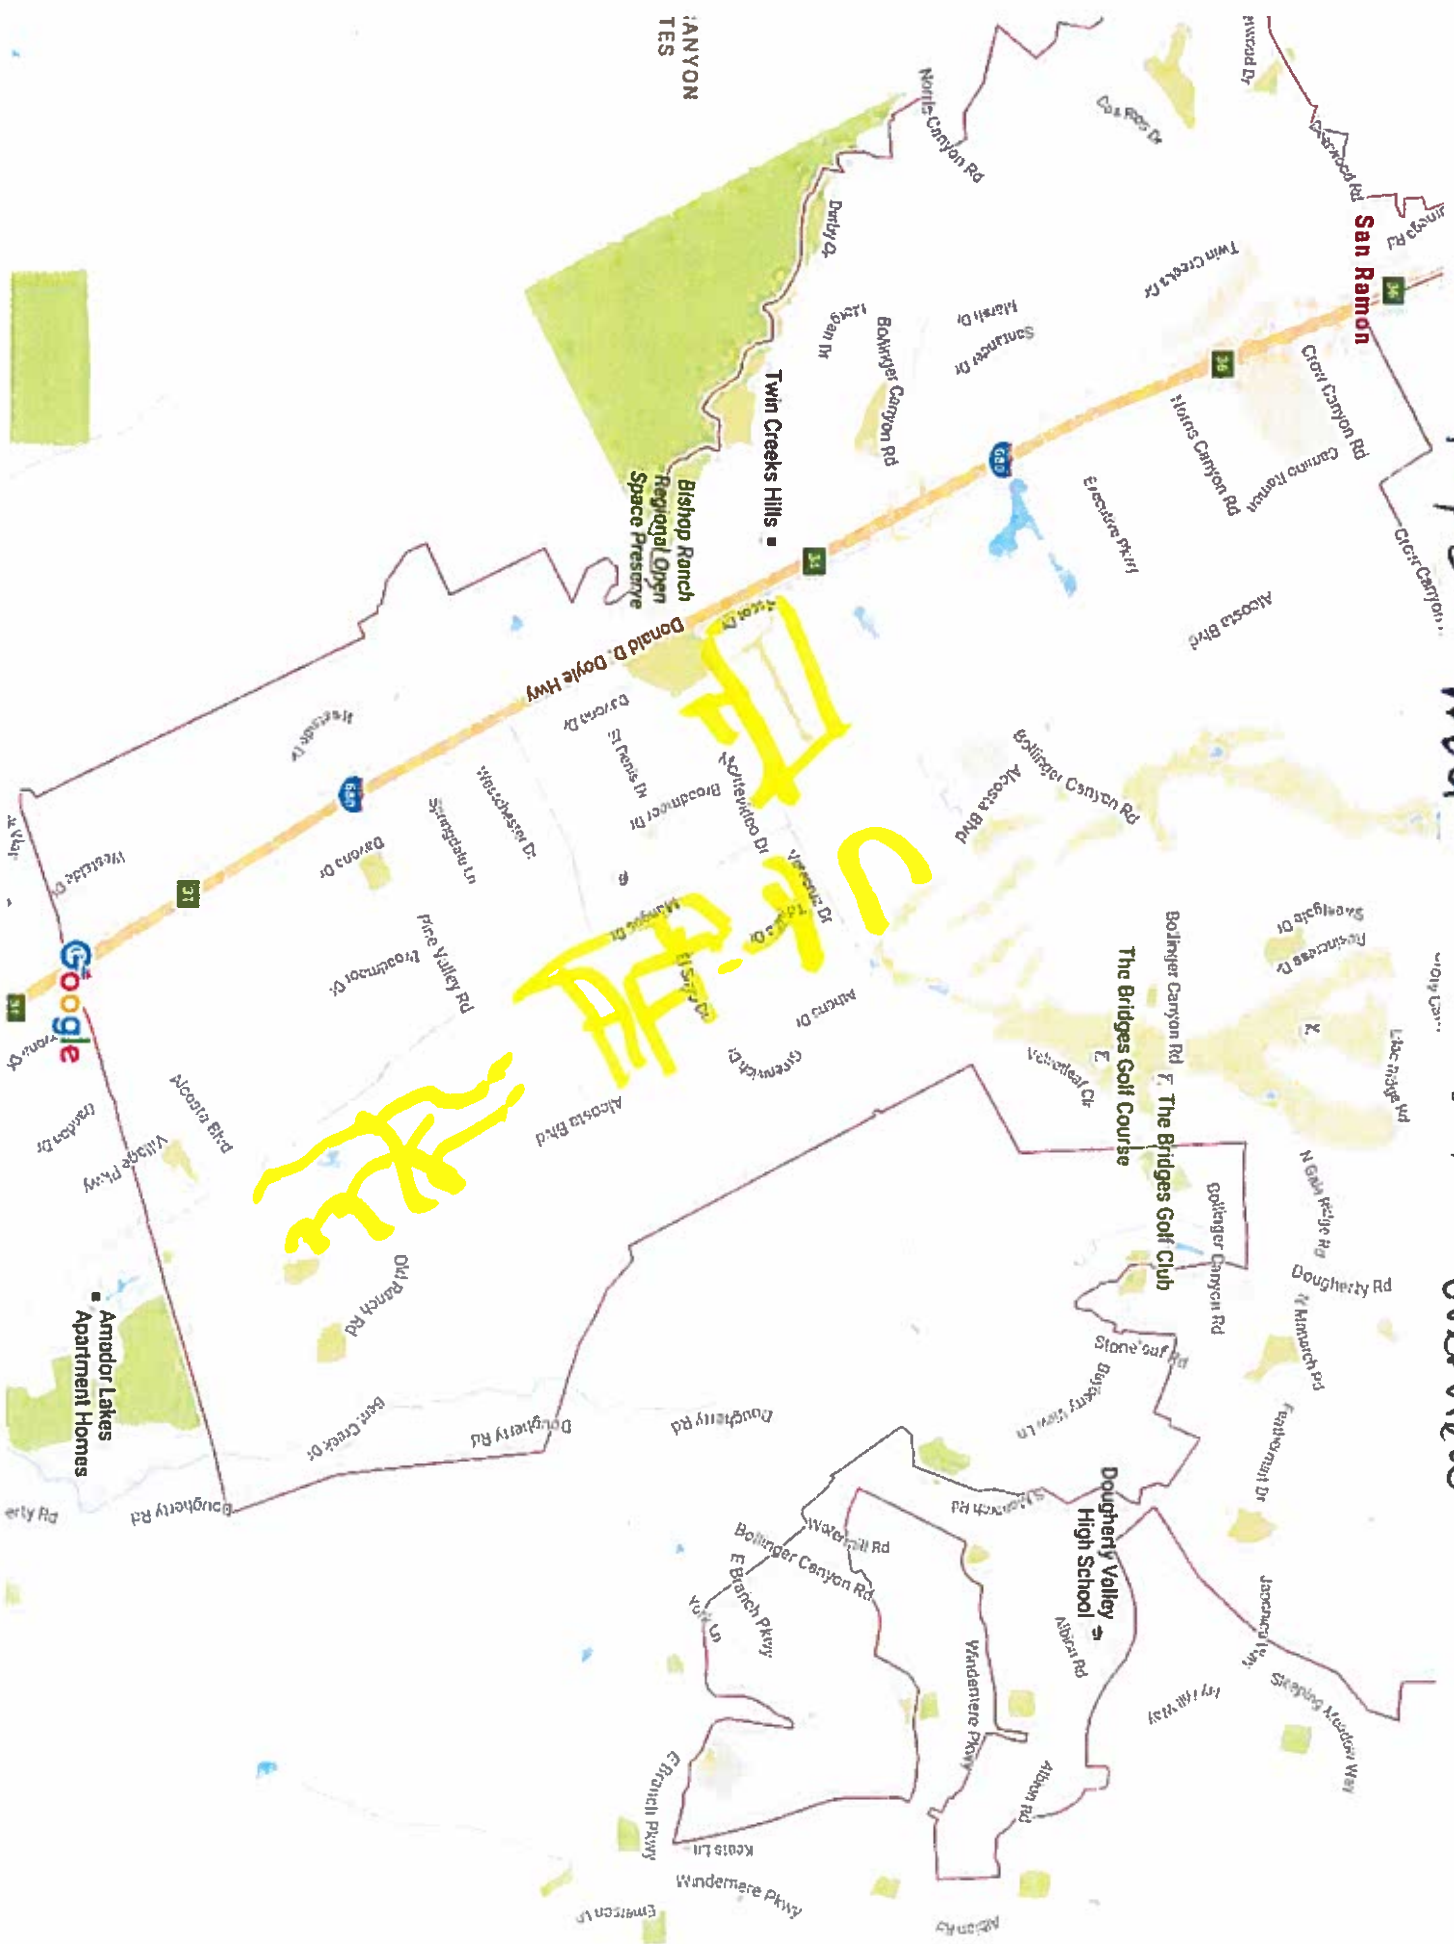

1-5 Monday

pg 2 - pg 2 of 2

1st + 3rd Monday Page 3

1st & 3rd Tuesday

San Ramon - Google Maps

Overview

Map data ©2016 Google

1000 ft

San Ramon - Google Maps

Overview

1st 3rd
Thursday
Overview

Darius
3rd
1st AND THURSDAY
HELP HER START
WALK

Pg 1 of 3

1st of 3 = Thurs

Map data ©2016 Google

pg 2-3 of 57 + 3 vs Thurs

Pg 3
663
12 + 3 = 15

1st + 3rd Friday Overview

1st & 5th
Friday
Pg 1
262

Map data ©2016 Google 200 ft

79262
1235 - Fri & Sat

Second 4th Tues

San Ramon - Google Maps

Overview